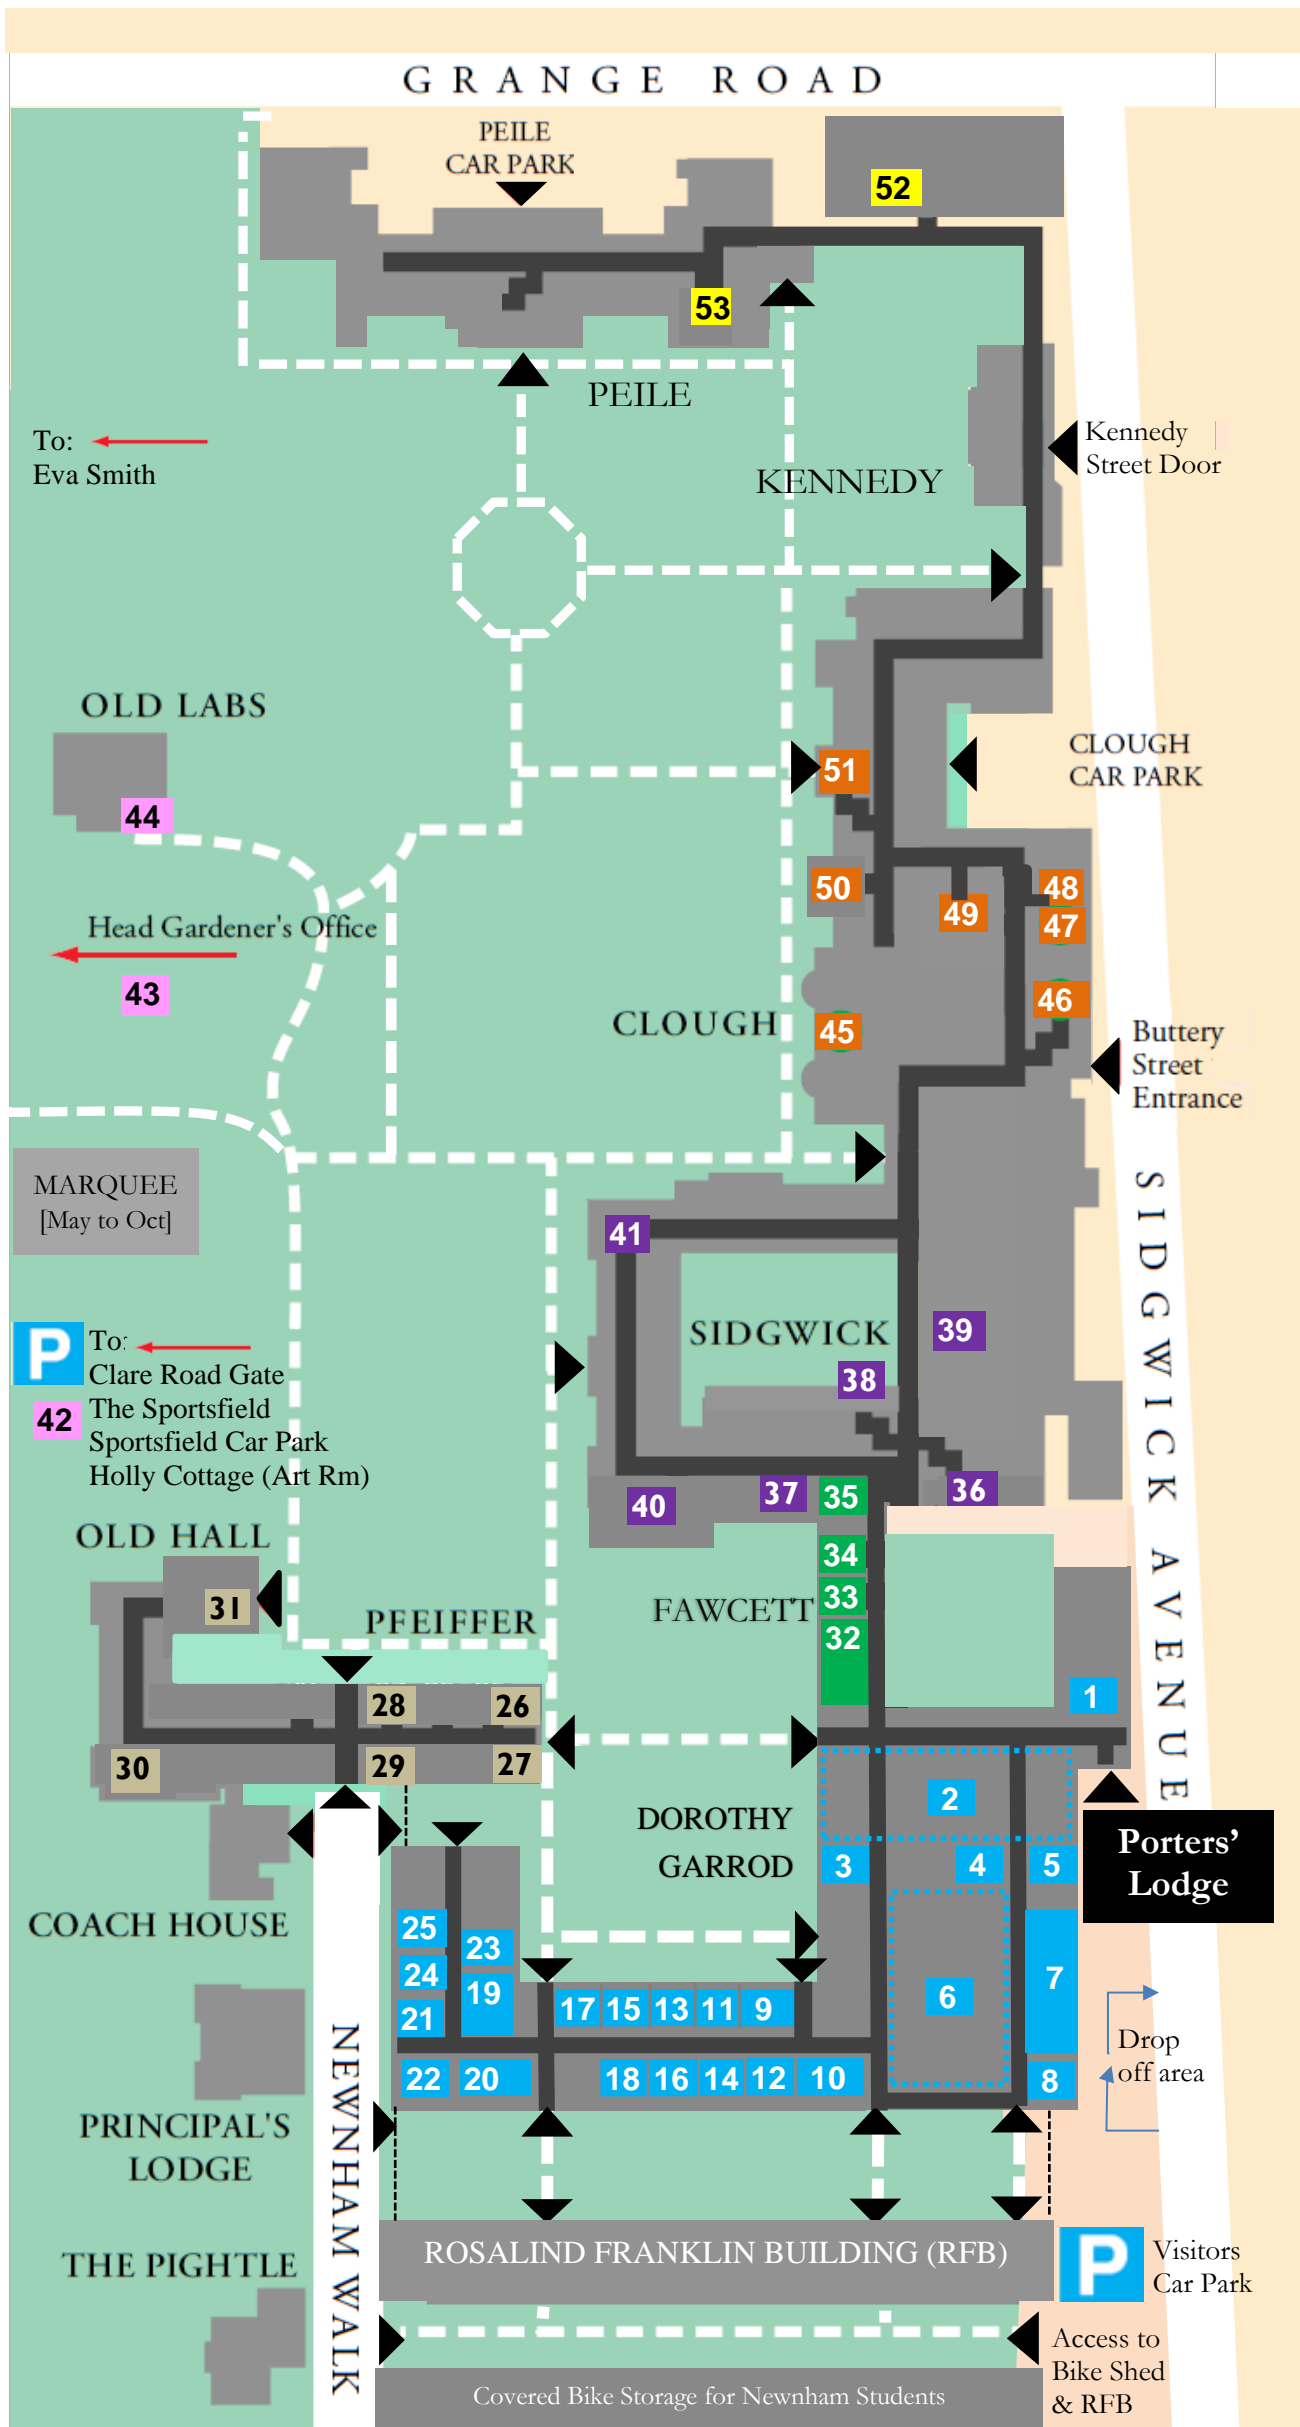

Newnham College Map

- 12 Accounts Manager and HR Manager
- 41 Admissions Tutor (1st flr)
- 3 Anna Bateson Room
- 42 Art Room (Holly Cottage)
- 2 Bar/Café
- 30 Barbara White Room
- 52 Buildings Manager & Workshop
- 15 Bursar
- 10 Bursary
- 46 Buttery
- 2 Café/Bar
- 47 Catering Operations Manager (1st flr)
- 48 Catering Offices (1st flr)
- 51 Clough JCR (1st flr)
- 17 College Accountant
- 29 College Counsellors
- 45 College Hall (Clough Dining Hall)
- 26 College Nurse
- 21 Communications Directors
- 32 Conference Offices
- 6 Cynthia Beerbower Room
- 20 / 22 Development & Roll Offices (Grd flr)
- 23 Development Director
- 13 Domestic Bursar
- 14 Information and Support Office
- 8 Gym (3rd flr X Staircase - Roof Level)
- 43 Head Gardener
- 33 Housekeeping Manager
- 34 Housekeeping Office
- 12 HR Manager and Accounts Manager
- 19 I.T. Department
- 53 Jane Harrison Room
- 49 Kitchen (Executive Chef)
- 39 Library and Archives
- 35 Linen Room
- 44 Lucia Windsor Room (1st flr)
- 25 Margaret Anstee Centre (MAC)
- 5 Millicent Garrett Fawcett Room
- 31 MCR
- 44 Music Practice Rooms (Old Labs)
- 44 Old Labs
- 4 Party Room (Basement)
- 22 Pavilion Meeting Room (3rd flr Y staircase)
- 1 Porters' Lodge & Head Porter
- 38 Postgraduate Tutors Room (1st flr)
- 16 Principal
- 18 Principal's Secretary
- 20 / 22 Roll & Development Offices (Grd flr)
- 50 SCR
- 11 Senior Academic Administrator
- 28 Senior Tutor (1st flr)
- 37 Sidgwick Study Room (1st flr)
- 40 Sidgwick Hall & Sidgwick Alcove
- 36 Skilliter Centre (1st flr)
- 7 Supervision Rooms
- 9 Tutorial Office
- 24 Undergraduate Admissions Office
- 41 Vice-Principal (Grd flr)
- 27 Wellbeing Advisor
- Garden Paths (main routes)
- Entrances