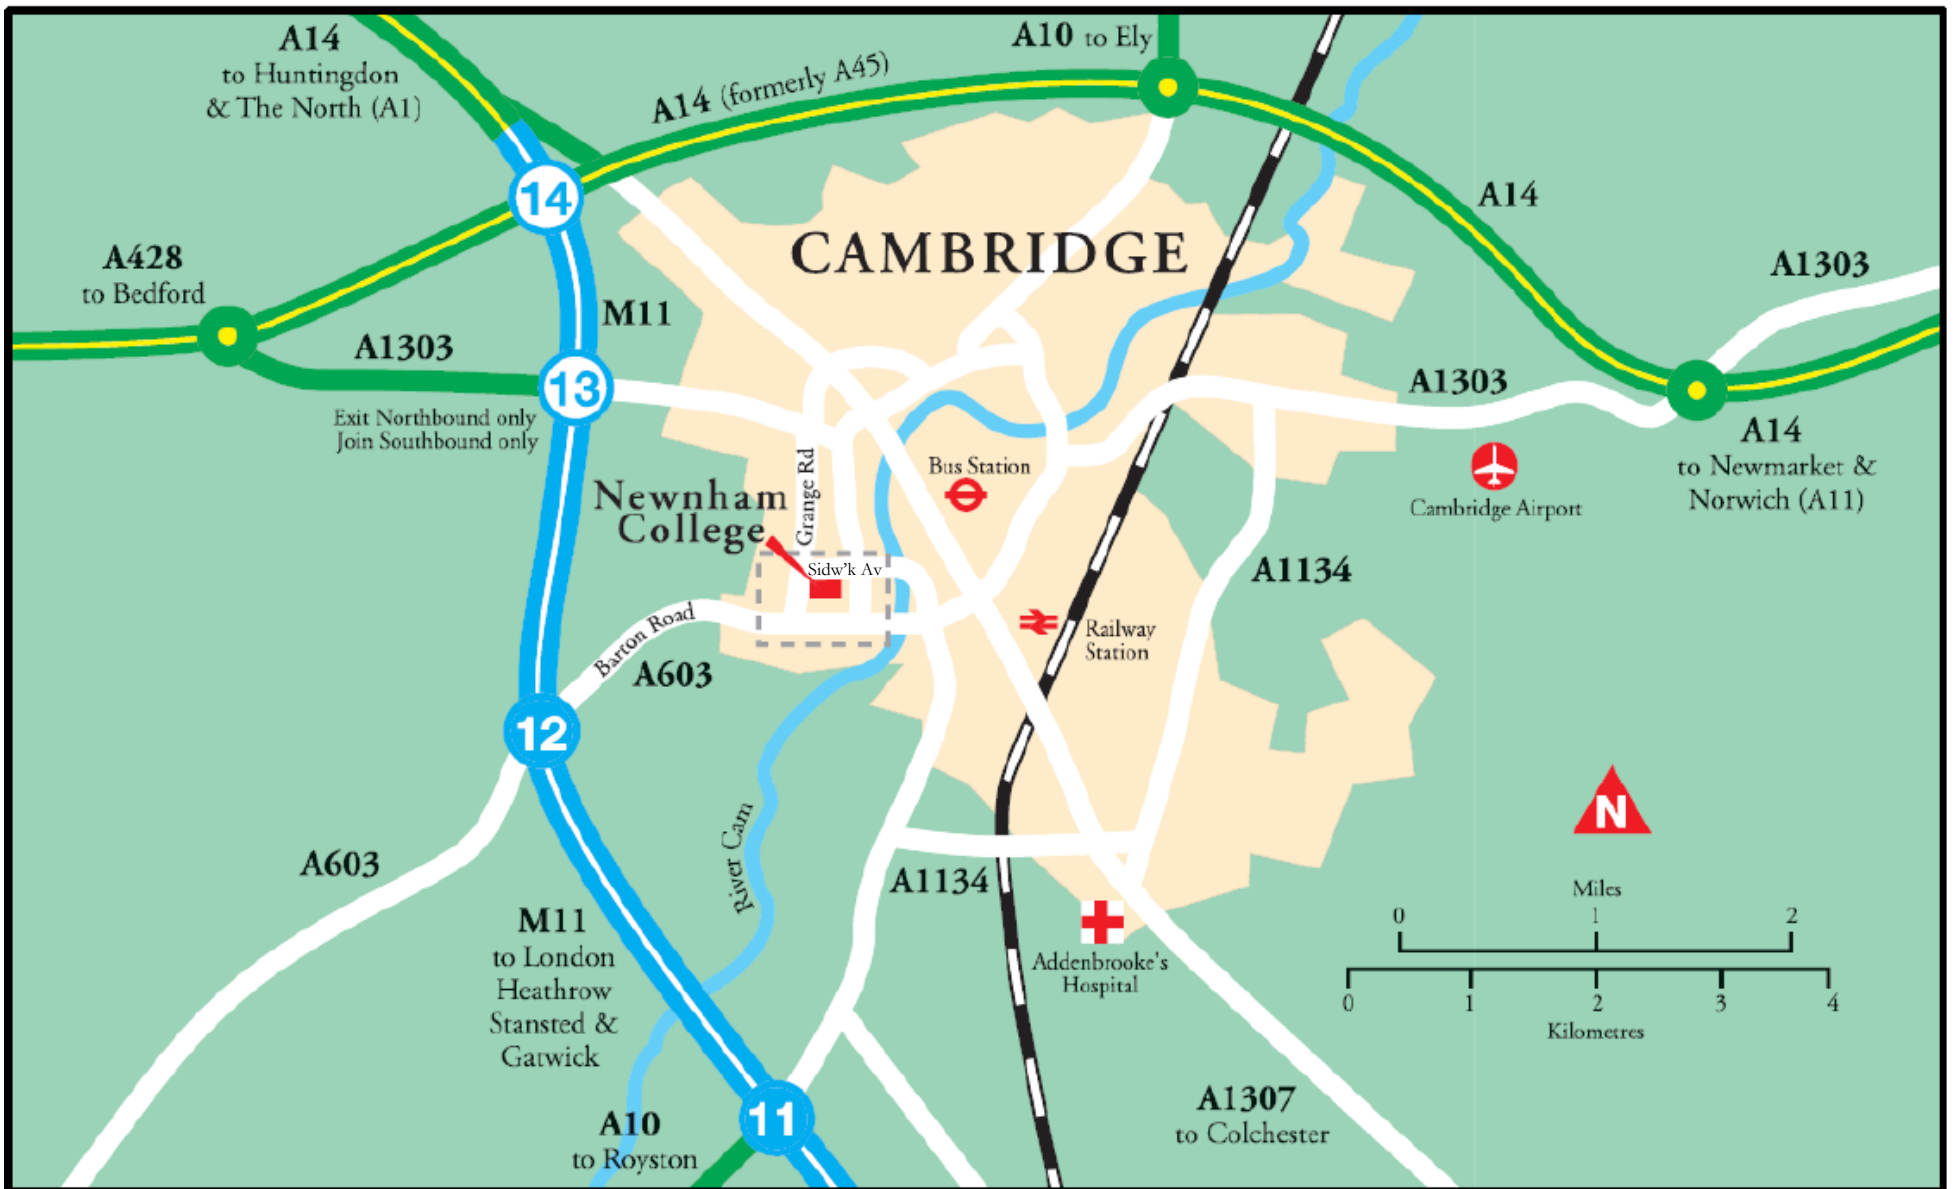

Location & Directions:

CAR PARKS

- A.** Rosalind Franklin Building Car Park on Sidgwick Avenue: Drop Off Area, Pre-Booked Visitor & Disabled Car Park.
- B.** Clough Car Park on Sidgwick Avenue: Fellows only Parking.
- C.** Peile Car Park on Grange Road: Fellows & Staff Parking.
- D.** Sportsfield Car Park on Barton Road: Pre-Booked Visitor, Staff and Fellows Parking