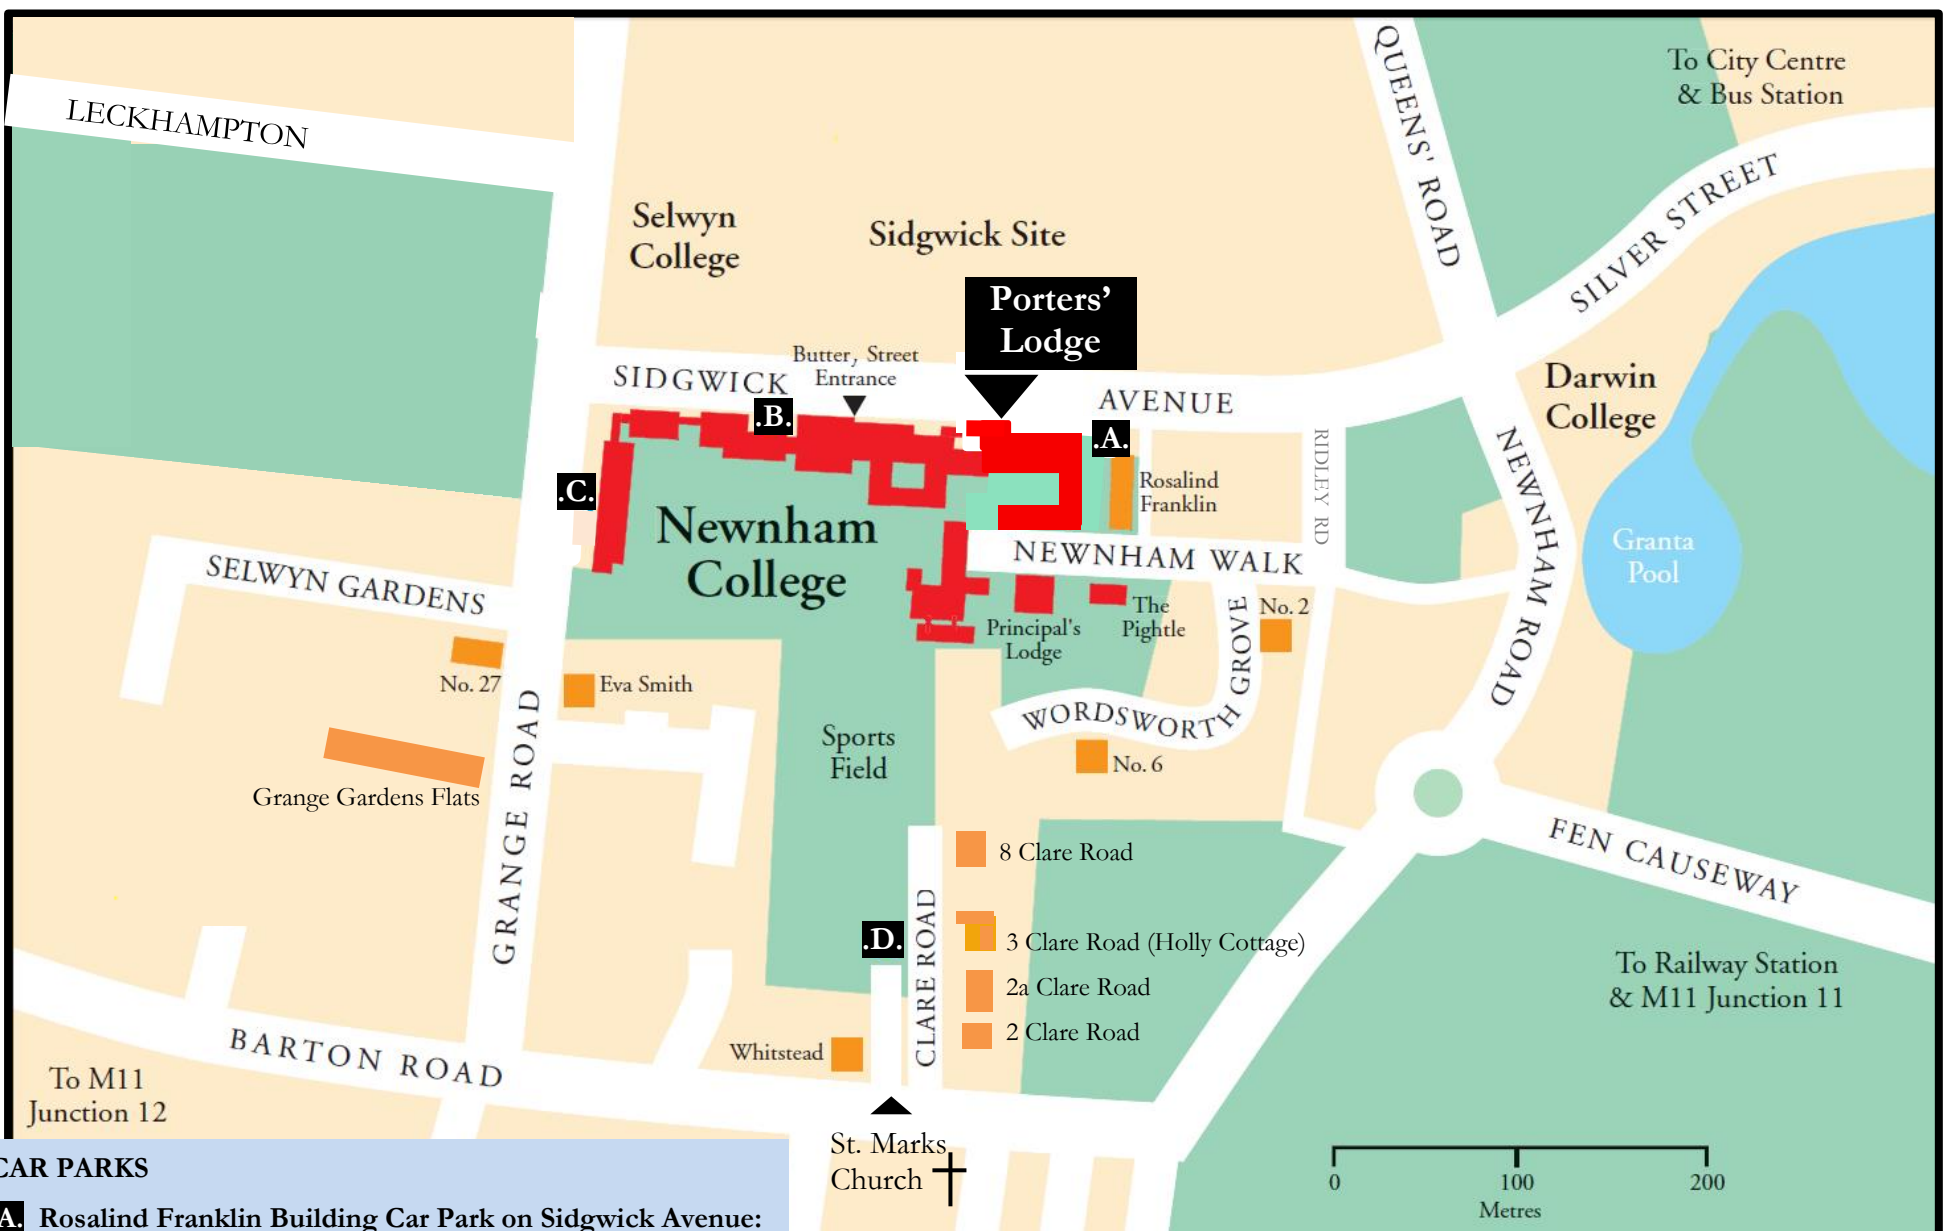

Location & Directions:

CAR PARKS

- A.** Rosalind Franklin Building Car Park on Sidgwick Avenue: Drop Off Area, Pre-Booked Visitor & Disabled Car Park.
- B.** Clough Car Park on Sidgwick Avenue: Fellows only Parking.
- C.** Peile Car Park on Grange Road: Fellows & Staff Parking.
- D.** Sportsfield Car Park on Barton Road: Pre-Booked Visitor, Staff and Fellows Parking