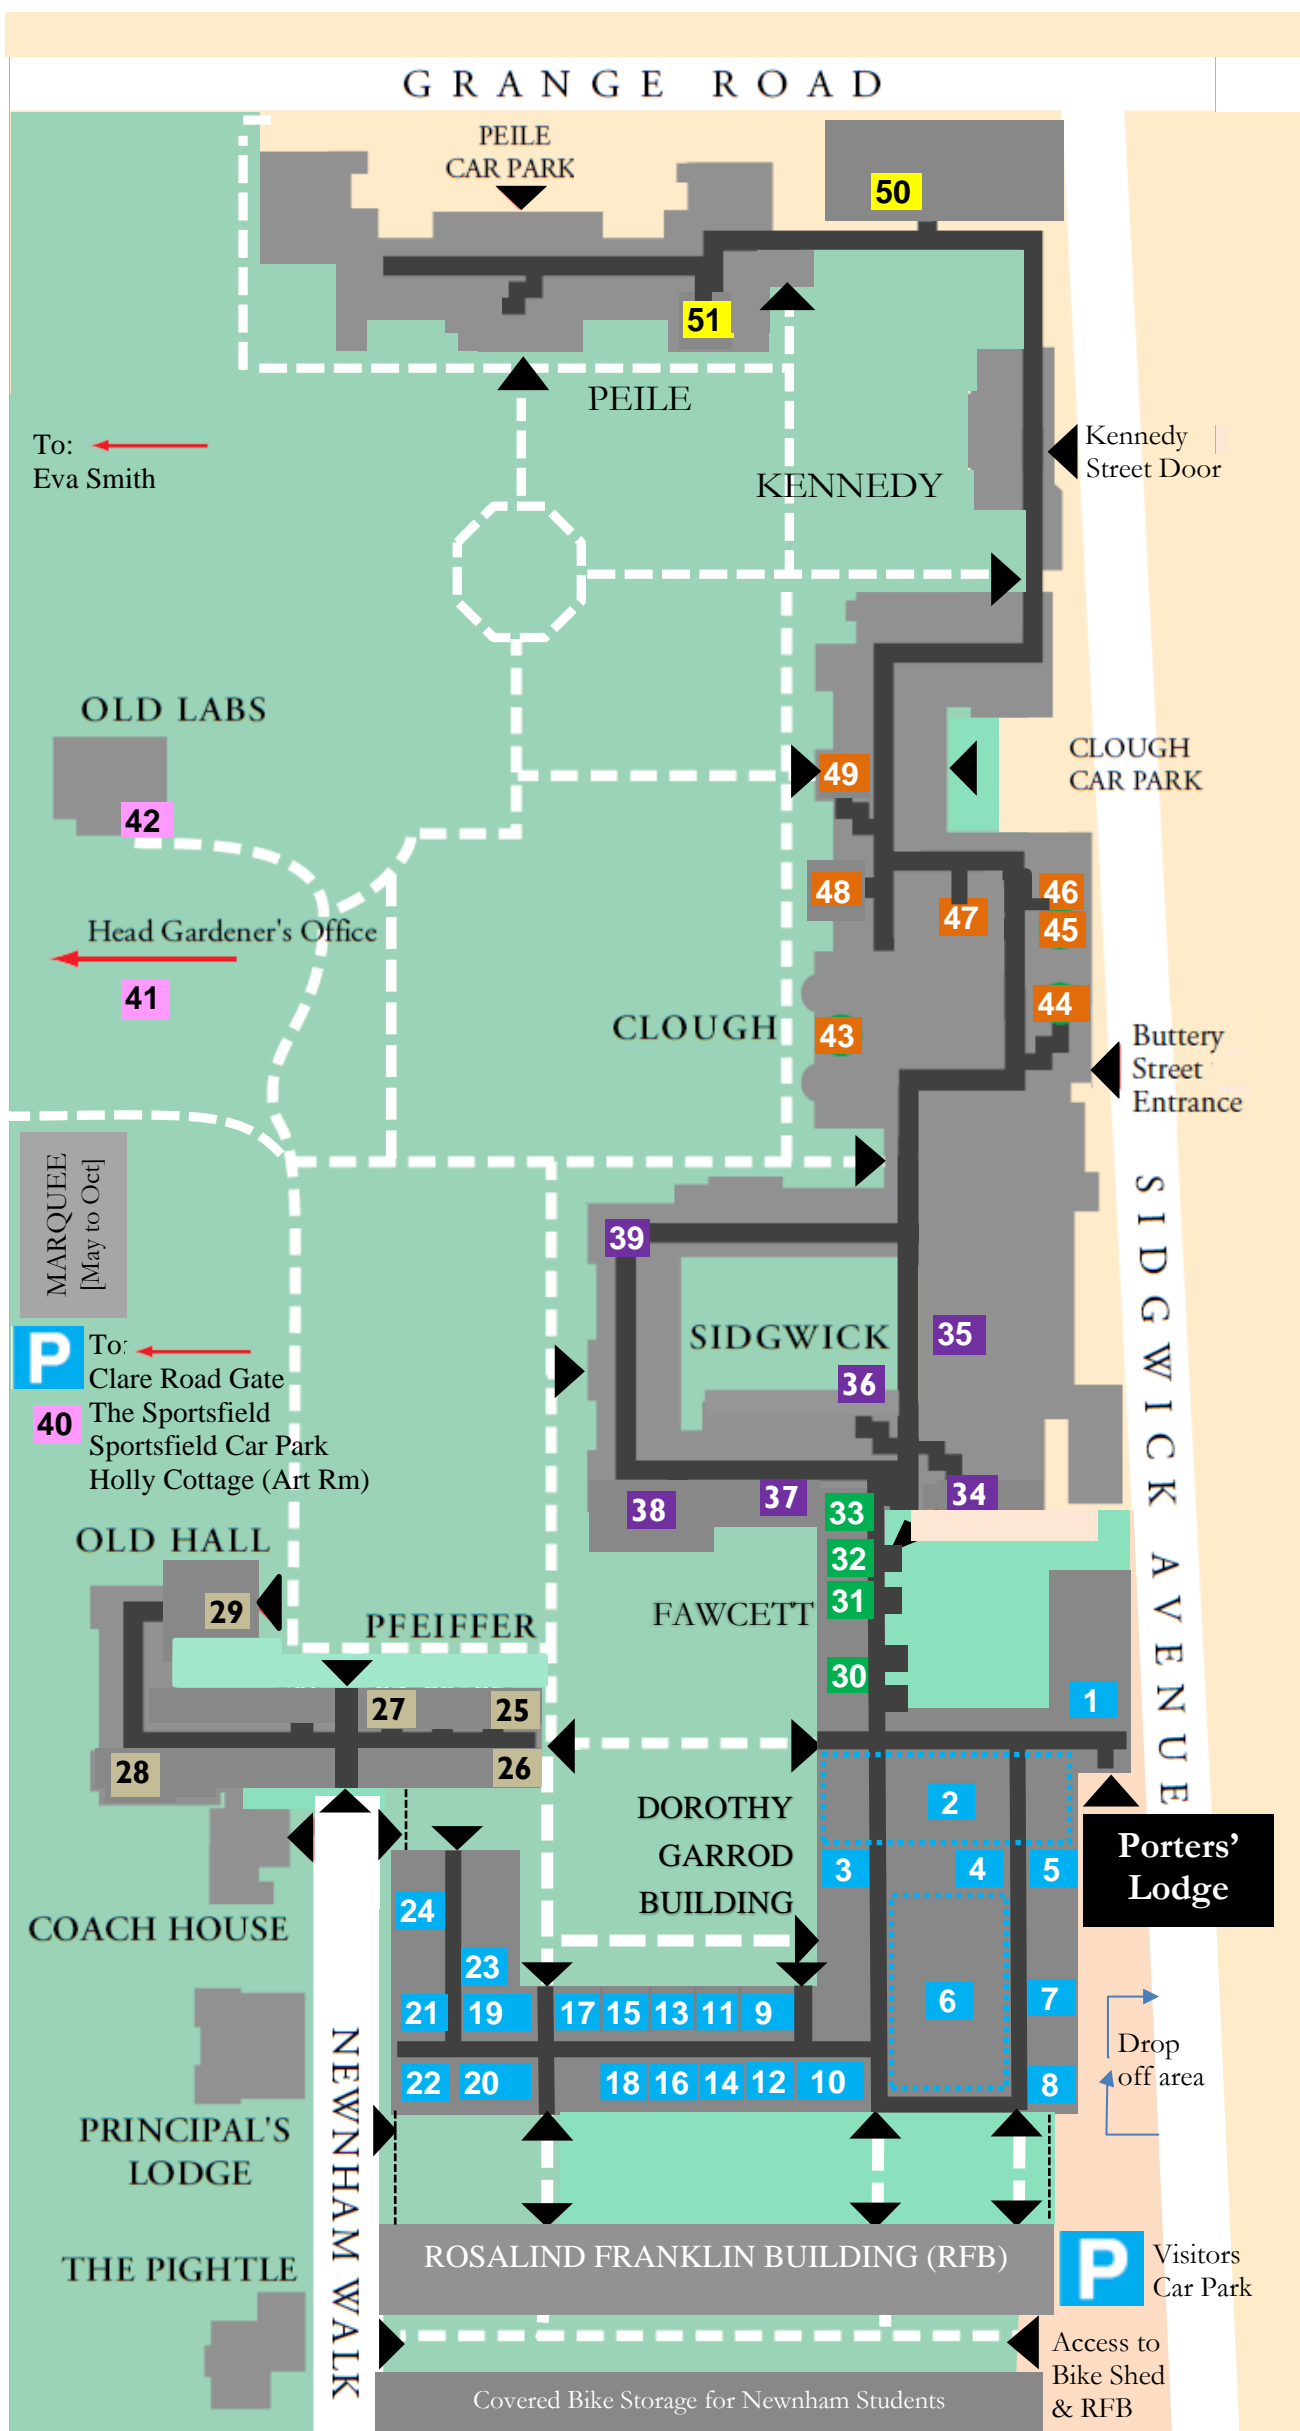

Newnham College Map

- 12 Accounts Manager and HR Officer
- 9 Admissions and Tutorial Office
- 39 Admissions Tutor (1st flr)
- 3 Anna Bateson Room
- 40 Art Room (Holly Cottage)
- 2 Bar/Café
- 28 Barbara White Room
- 50 Buildings Manager & Workshop
- 15 Bursar
- 10 Bursary
- 44 Buttery
- 2 Café
- 45 Catering Operations Manager (1st flr)
- 46 Catering Offices (1st flr)
- 49 Clough JCR (1st flr)
- 17 College Accountant
- 26 College Counsellor
- 43 College Hall (Clough Dining Hall)
- 25 College Nurse
- 21 Communications Directors
- 30 Conference Offices
- 6 Cynthia Beerbower Room
- 23 Development Director
- 13 Domestic Bursar
- 14 Information and Support Office
- 8 Gym (3rd flr X Staircase - Roof Level)
- 41 Head Gardener
- 31 Housekeeping Manager
- 32 Housekeeping Office
- 12 HR Officer and Accounts Manager
- 19 I.T. Department
- 51 Jane Harrison Room
- 47 Kitchen (Executive Chef)
- 35 Library and Archives
- 33 Linen Room
- 44 Lucia Windsor Room (1st flr)
- 24 Margaret Anstee Centre
- 5 Millicent Garrett Fawcett Room
- 29 MCR
- 42 Music Practice Rooms (Old Labs)
- 42 Old Labs
- 4 Party Room (Basement)
- 22 Pavilion Meeting Room (3rd flr Y staircase)
- 1 Porters' Lodge & Head Porter
- 36 Postgraduate Tutors Room (1st flr)
- 16 Principal
- 18 Principal's Secretary
- 20 / 22 Roll & Development Offices (Grd flr)
- 48 SCR
- 27 Senior Tutor (1st flr)
- 37 Sidgwick Study Room (1st flr)
- 38 Sidgwick Hall & Sidgwick Alcove
- 34 Skilliter Centre (1st flr)
- 7 Supervision Rooms
- 9 Tutorial & Admissions Office
- 11 Tutorial & Adm' Office Manager
- 39 Vice-Principal (Grd flr)
- Garden Paths (main routes)
- Entrances

Location and Parking