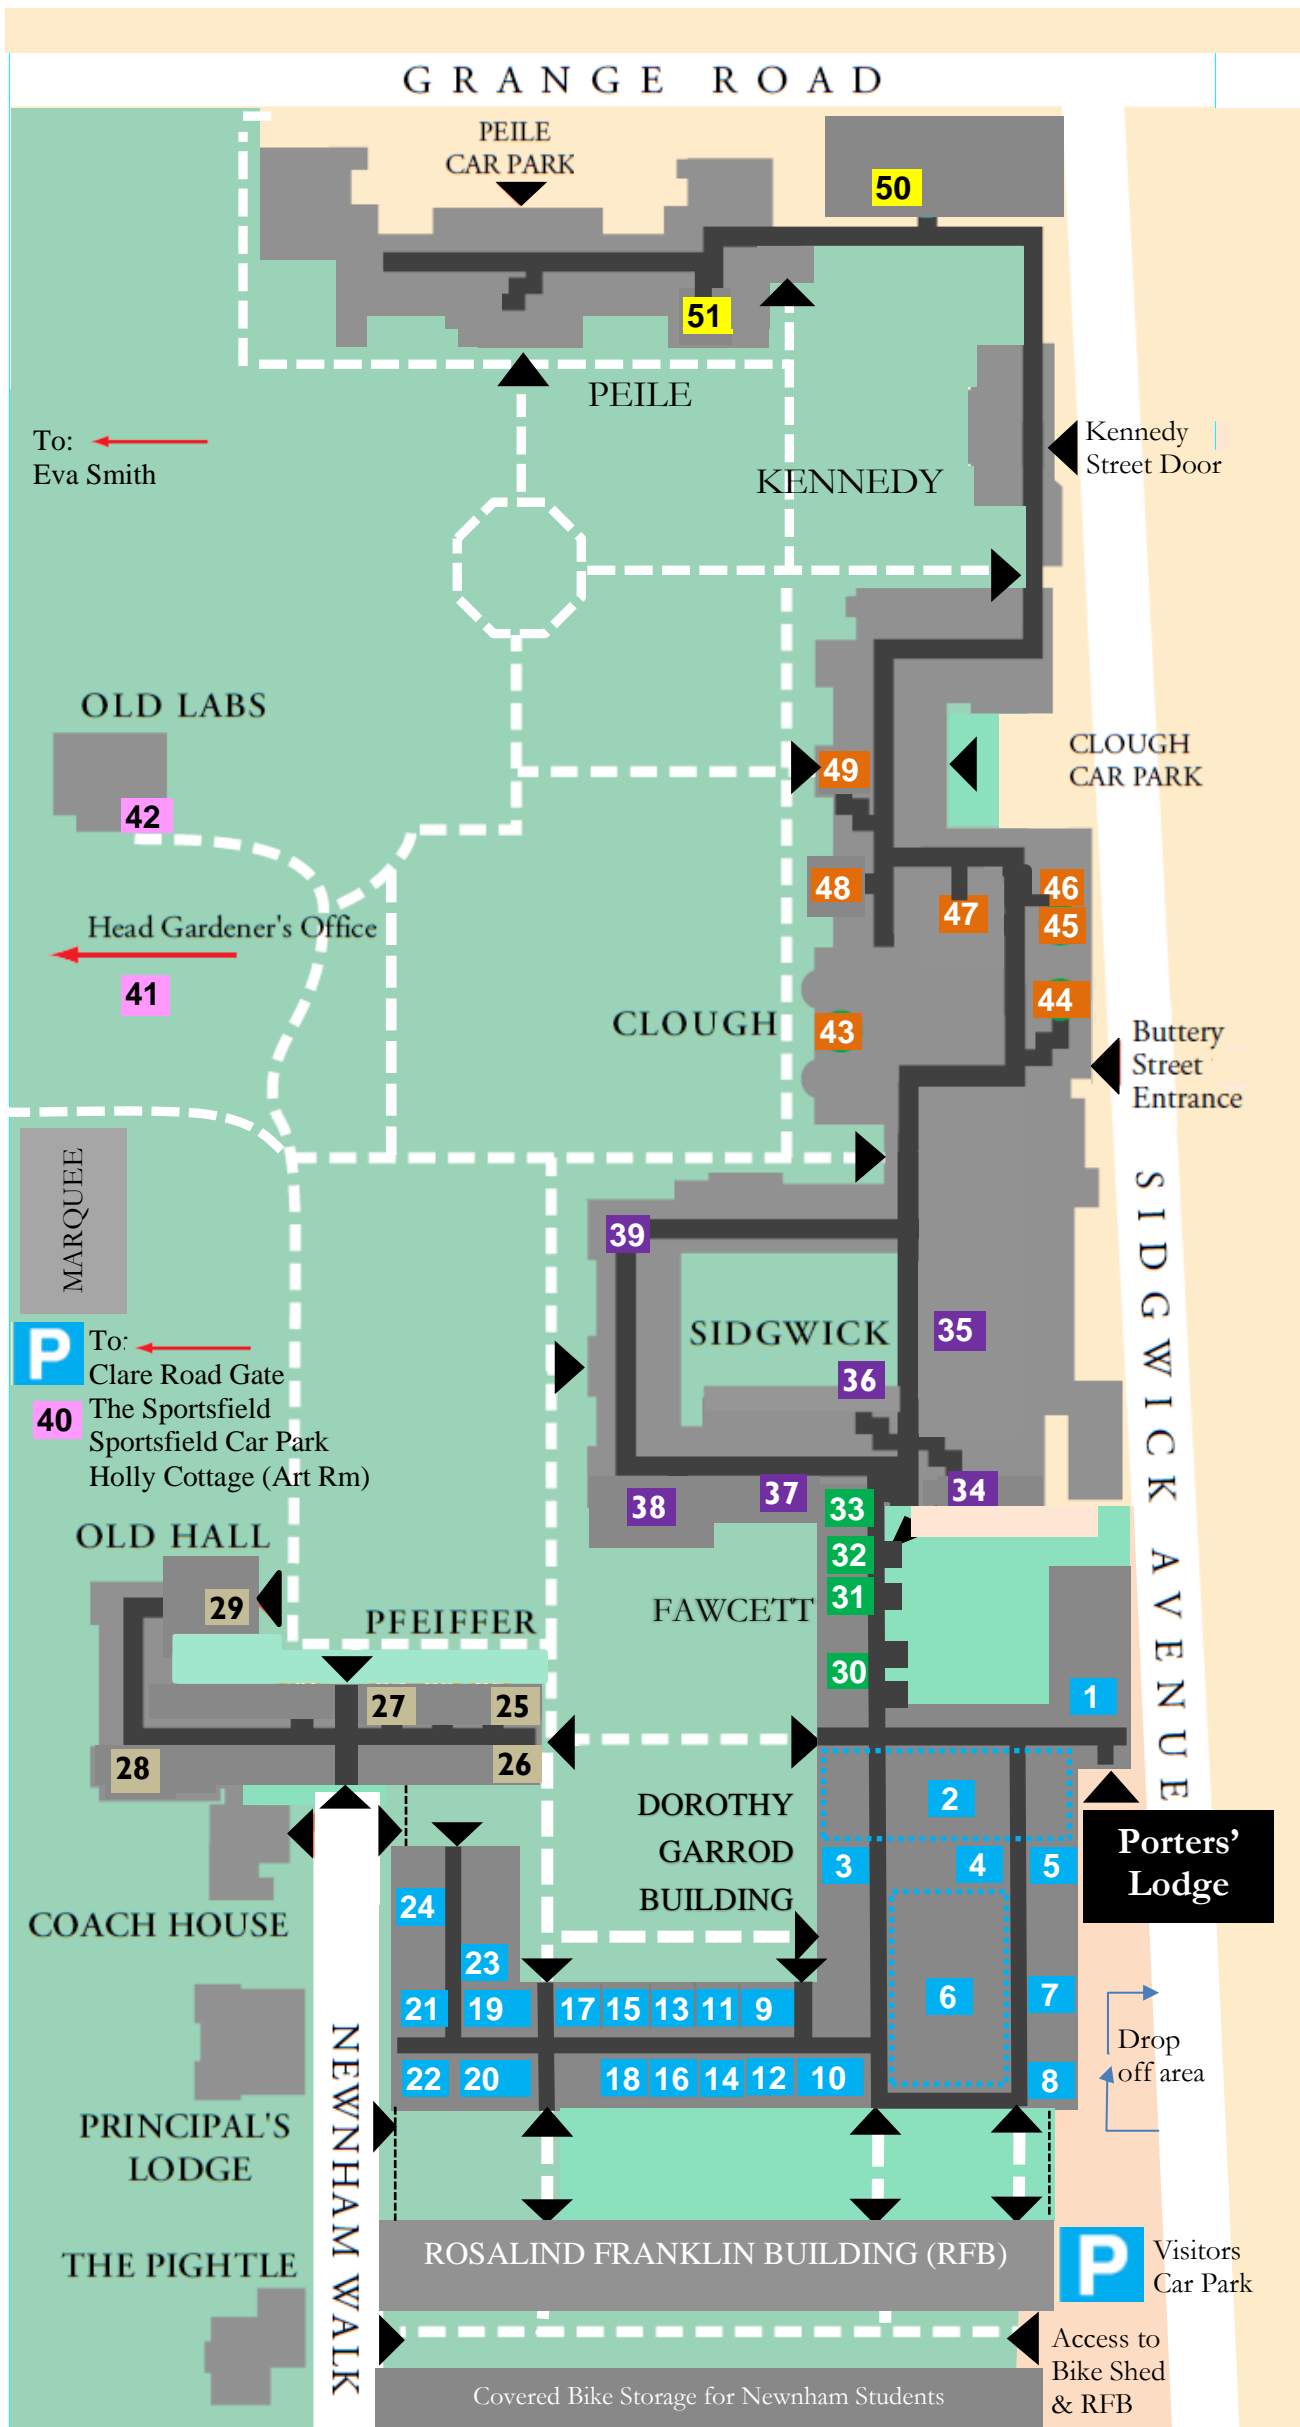

Newnham College Map

- 12 Accounts Manager and HR Officer
- 9 Admissions and Tutorial Office
- 39 Admissions Tutor (1st flr)
- 3 Anna Bateson Room
- 40 Art Room (Holly Cottage)
- 2 Bar/Café
- 28 Barbara White Room
- 50 Buildings Manager & Workshop
- 15 Bursar
- 10 Bursary
- 44 Buttery
- 2 Café
- 45 Catering Operations Manager (1st flr)
- 46 Catering Offices (1st flr)
- 49 Clough JCR (1st flr)
- 17 College Accountant
- 26 College Counsellor
- 43 College Hall (Clough Dining Hall)
- 25 College Nurse
- 21 Communications Directors
- 30 Conference Offices
- 6 Cynthia Beerbower Room
- 23 Development Director
- 13 Domestic Bursar
- 14 Information and Support Office
- 8 Gym (3rd flr X Staircase - Roof Level)
- 41 Head Gardener
- 31 Housekeeping Manager
- 32 Housekeeping Office
- 12 HR Officer and Accounts Manager
- 19 I.T. Department
- 51 Jane Harrison Room
- 47 Kitchen (Executive Chef)
- 35 Library and Archives
- 33 Linen Room
- 44 Lucia Windsor Room (1st flr)
- 24 Margaret Anstee Centre
- 5 Millicent Garrett Fawcett Room
- 29 MCR
- 42 Music Practice Rooms (Old Labs)
- 42 Old Labs
- 4 Party Room (Basement)
- 22 Pavilion Meeting Room (3rd flr Y staircase)
- 1 Porters' Lodge & Head Porter
- 36 Postgraduate Tutors Room (1st flr)
- 16 Principal
- 18 Principal's Secretary
- 20 / 22 Roll & Development Offices (Grd flr)
- 48 SCR
- 27 Senior Tutor (1st flr)
- 37 Sidgwick Study Room (1st flr)
- 38 Sidgwick Hall & Sidgwick Alcove
- 34 Skilliter Centre (1st flr)
- 7 Supervision Rooms
- 9 Tutorial & Admissions Office
- 11 Tutorial & Adm' Office Manager
- 39 Vice-Principal (Grd flr)
- Garden Paths (main routes)
- ◀ Entrances

Location and Parking