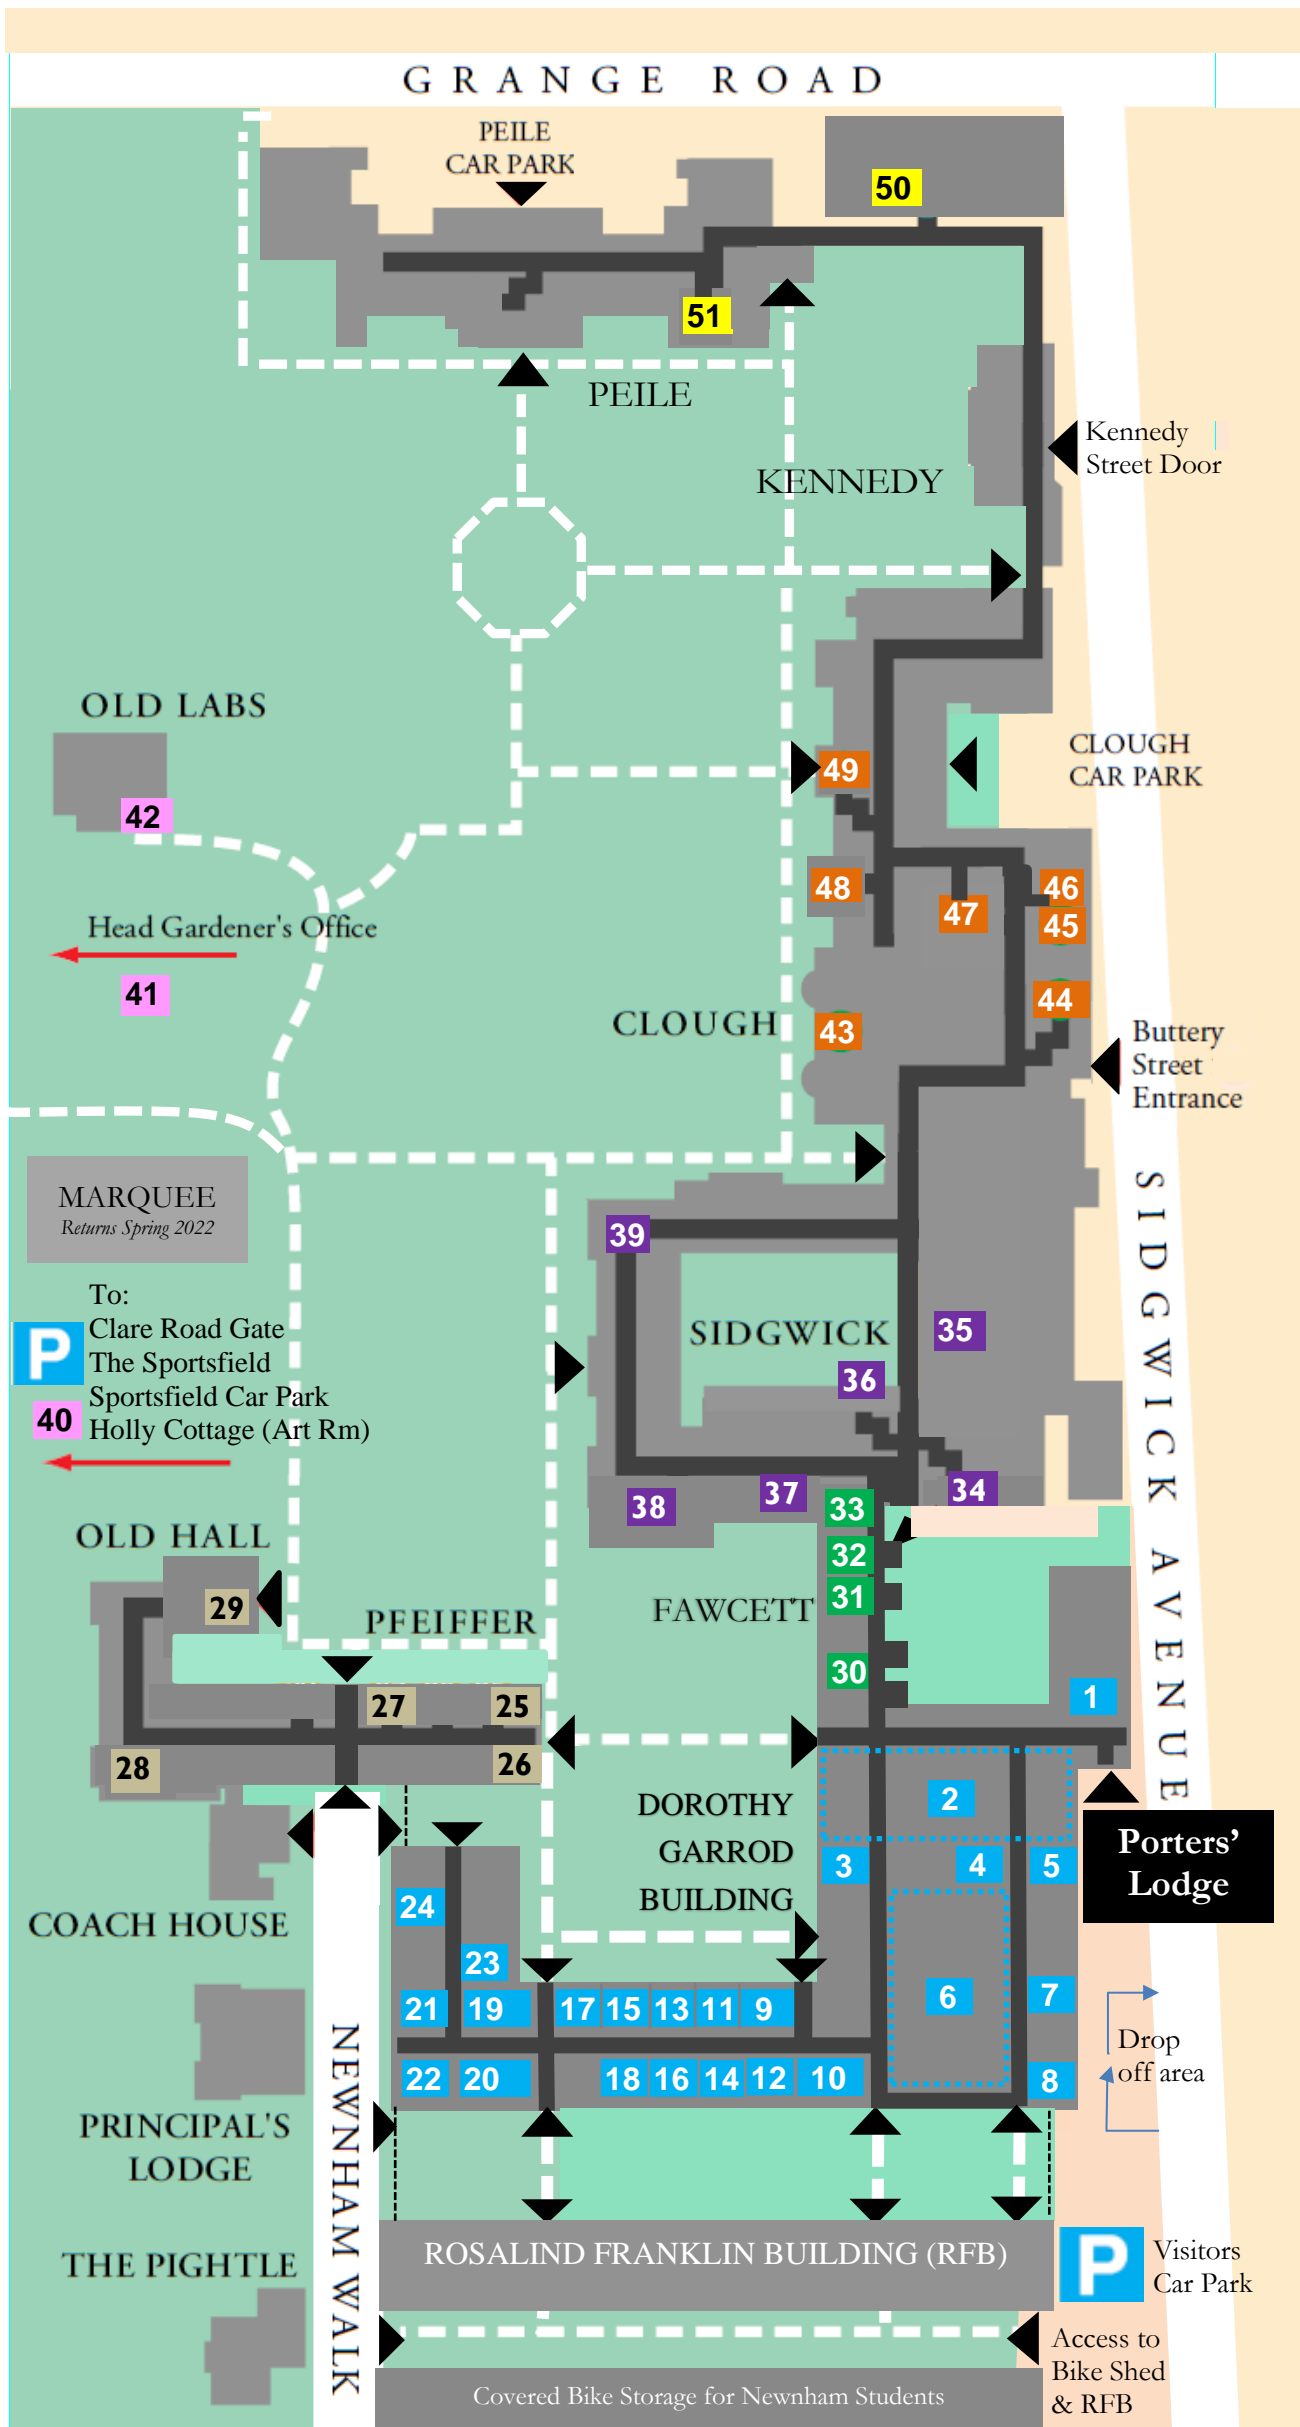

Newnham College Map

- 12 Accounts Manager and HR Officer
- 9 Admissions and Tutorial Office
- 39 Admissions Tutor (1st flr)
- 3 Anna Bateson Room
- 40 Art Room (Holly Cottage)
- 2 Bar/Café
- 28 Barbara White Room
- 50 Buildings Manager & Workshop
- 15 Bursar
- 10 Bursary
- 44 Buttery
- 2 Café
- 45 Catering Operations Manager (1st flr)
- 46 Catering Offices (1st flr)
- 49 Clough JCR (1st flr)
- 17 College Accountant
- 26 College Counsellor
- 43 College Hall (Clough Dining Hall)
- 25 College Nurse
- 21 Communications Directors
- 30 Conference Offices
- 6 Cynthia Beerbower Room
- 23 Development Director
- 13 Domestic Bursar
- 14 Information and Support Office
- 8 Gym (3rd flr X Staircase - Roof Level)
- 41 Head Gardener
- 31 Housekeeping Manager
- 32 Housekeeping Office
- 12 HR Officer and Accounts Manager
- 19 I.T. Department
- 51 Jane Harrison Room
- 47 Kitchen (Executive Chef)
- 35 Library and Archives
- 33 Linen Room
- 44 Lucia Windsor Room (1st flr)
- 24 Margaret Anstee Centre
- 5 Millicent Garrett Fawcett Room
- 29 MCR
- 42 Music Practice Rooms (Old Labs)
- 42 Old Labs
- 4 Party Room (Basement)
- 22 Pavilion Meeting Room (3rd flr Y staircase)
- 1 Porters' Lodge & Head Porter
- 36 Postgraduate Tutors Room (1st flr)
- 16 Principal
- 18 Principal's Secretary
- 20 / 22 Roll & Development Offices (Grd flr)
- 48 SCR
- 27 Senior Tutor (1st flr)
- 37 Sidgwick Computer Room (1st flr)
- 38 Sidgwick Hall & Sidgwick Alcove
- 34 Skilliter Centre (1st flr)
- 7 Supervision Rooms
- 9 Tutorial & Admissions Office
- 11 Tutorial & Adm' Office Manager
- 39 Vice-Principal (Grd flr)
- Garden Paths (main routes)
- ◀ Entrances

Location and Parking