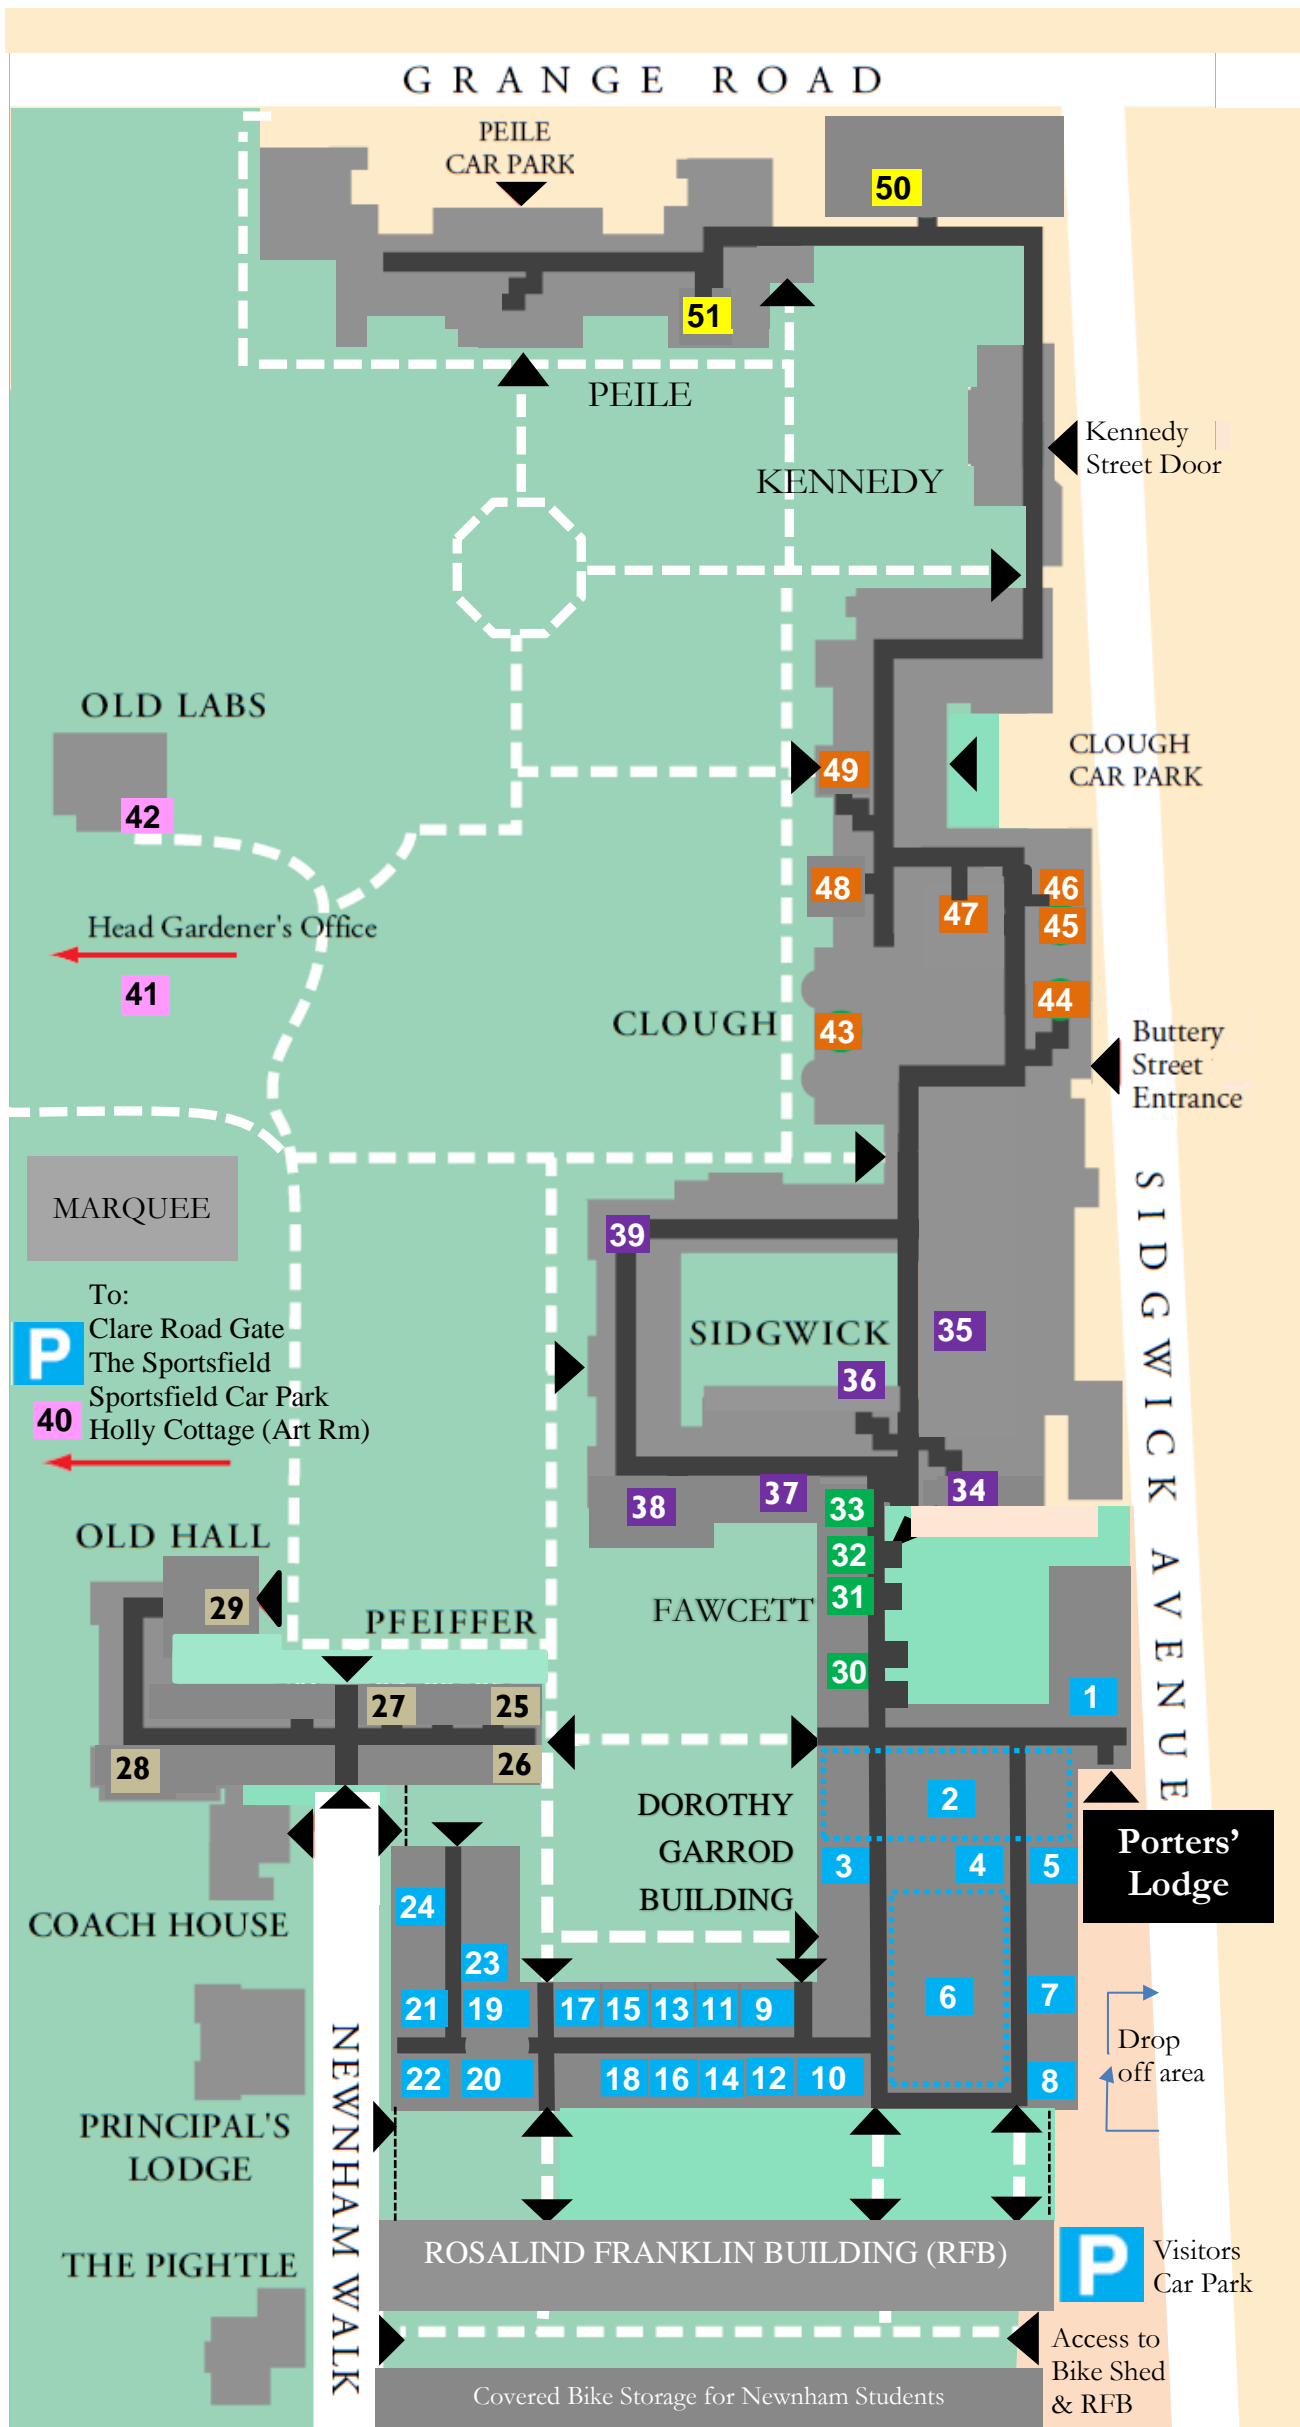

Newnham College Map

- 12 Accounts Manager and HR Officer
- 9 Admissions and Tutorial Office
- 39 Admissions Tutor (1st flr)
- 3 Anna Bateson Room
- 40 Art Room (Holly Cottage)
- 2 Bar/Café
- 28 Barbara White Room
- 50 Buildings Manager & Workshop
- 15 Bursar
- 10 Bursary
- 44 Buttery
- 2 Café
- 45 Catering Operations Manager (1st flr)
- 46 Catering Offices (1st flr)
- 49 Clough JCR (1st flr)
- 17 College Accountant
- 26 College Counsellor
- 43 College Hall (Clough Dining Hall)
- 25 College Nurse
- 21 Communications Director
- 30 Conference Offices
- 6 Cynthia Beerbower Room
- 23 Development Director
- 13 Domestic Bursar
- 14 Information and Support Office
- 36 Postgraduate Tutors Room (1st flr)
- 8 Gym X (3rd flr Roof Level & access to Ergs)
- 20 Gym Y (3rd flr Roof Level)
- 31 Head Housekeeper
- 41 Head Gardener
- 32 Housekeeping Office
- 12 HR Officer and Accounts Manager
- 19 I.T. Department
- 51 Jane Harrison Room
- 47 Kitchen (Executive Chef)
- 35 Library and Archives
- 33 Linen Room
- 44 Lucia Windsor Room (1st flr)
- 24 Margaret Anstee Centre
- 5 Millicent Garrett Fawcett Room
- 29 MCR
- 42 Music Practice Rooms (Old Labs)
- 42 Old Labs
- 4 Party Room (Basement)
- 1 Porters' Lodge & Head Porter
- 16 Principal
- 18 Principal's Secretary
- 22 Roll & Development Offices
- 48 SCR
- 27 Senior Tutor (1st flr)
- 37 Sidgwick Computer Room (1st flr)
- 38 Sidgwick Hall & Sidgwick Alcove
- 34 Skilliter Centre (1st flr)
- 7 Supervision Rooms
- 9 Tutorial & Admissions Office
- 11 Tutorial & Adm' Office Manager
- 39 Vice Principal (ground floor)
- Garden Paths (main routes)
- Entrances

Location and Parking