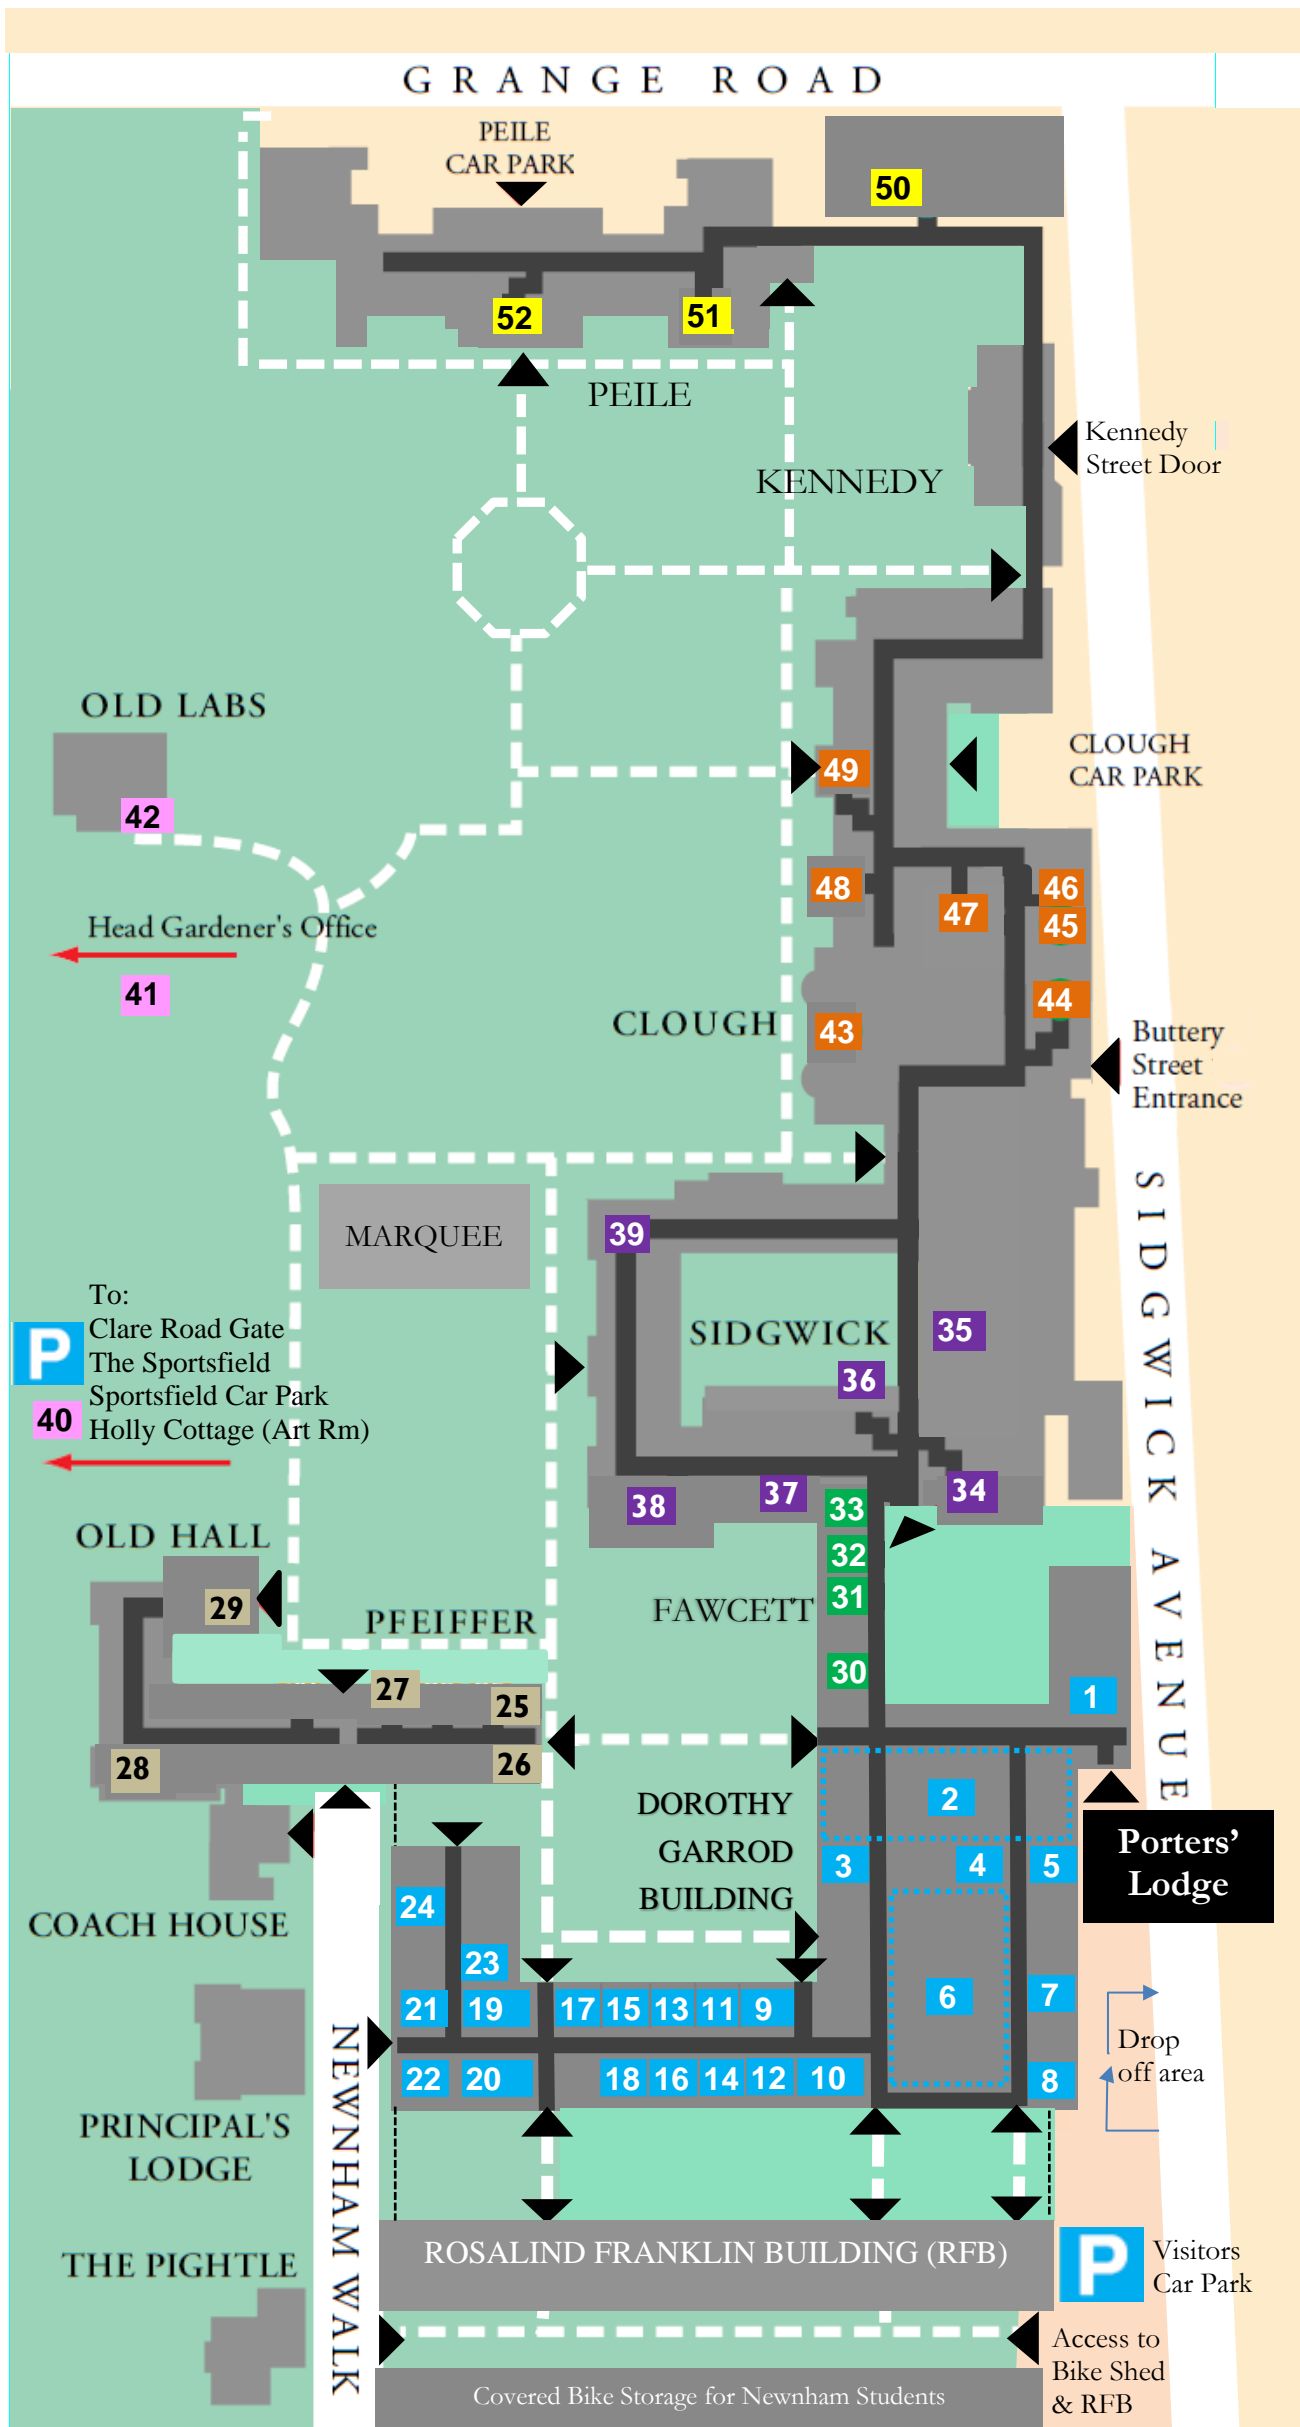

Newnham College Map

- 12 Accounts Manager and HR Officer
- 9 Admissions and Tutorial Office
- 39 Admissions Tutor (1st flr)
- 3 Anna Bateson Room
- 40 Art Room (Holly Cottage)
- 2 Bar/Café
- 28 Barbara White Room
- 50 Buildings Manager & Workshop
- 15 Bursar
- 10 Bursary
- 44 Buttery
- 2 Café
- 45 Catering Operations Manager (1st flr)
- 46 Catering Offices (1st flr)
- 49 Clough JCR (1st flr)
- 17 College Accountant
- 26 College Counsellor
- 43 College Hall (Clough Dining Hall)
- 25 College Nurse
- 21 Communications Director
- 30 Conference Offices
- 6 Cynthia Beerbower Room
- 23 Development Director
- 13 Domestic Bursar
- 14 Executive Assistant to the Bursary
- 36 Graduate Tutors Room (1st flr)
- 8 Gym X (3rd flr Roof Level & access to Ergs)
- 20 Gym Y (3rd flr Roof Level)
- 31 Head Housekeeper
- 41 Head Gardener
- 32 Housekeeping Office
- 12 HR Officer and Accounts Manager
- 19 I.T. Department
- 51 Jane Harrison Room
- 47 Kitchen (Executive Chef)
- 35 Library and Archives
- 33 Linen Room
- 44 Lucia Windsor Room (1st flr)
- 24 Margaret Anstee Centre
- 5 Millicent Garrett Fawcett Room
- 29 MCR
- 42 Music Practice Rooms (Old Labs)
- 42 Old Labs
- 4 Party Room (Basement)
- 52 Peile JCR (1st flr)
- 1 Porters' Lodge & Head Porter
- 16 Principal
- 18 Principal's Secretary
- 22 Roll & Development Offices
- 48 SCR
- 27 Senior Tutor (1st flr)
- 37 Sidgwick Computer Room (1st flr)
- 38 Sidgwick Hall & Sidgwick Alcove
- 34 Skilliter Centre (1st flr)
- 7 Supervision Rooms
- 9 Tutorial & Admissions Office
- 11 Tutorial & Adm' Office Manager
- Garden Paths (main routes)
- Entrances

Location and Parking