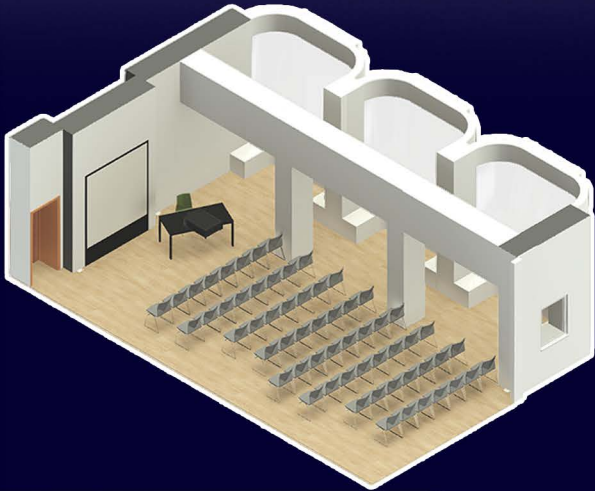

Barbara White

A charming and traditionally styled meeting room offering versatile layouts, including boardroom, classroom, theatre-style seating and a space for drinks receptions.

This space can support a portable projector, screen, and PA system, making it well-suited for presentations and a variety of professional or celebratory events.

Door leading in to Old Hall Lawn encourages delegates to take advantages of Newnham's glorious gardens.

AV equip.

-  Portable screen
-  Portable projector
-  PA system

Key

-  Entrance/Exit
-  Light switch
-  Phone
-  Socket
-  Toilets

Full room layouts (Max capacity):

Theatre style 60

Boardroom 25

Classroom 30

U-shape 26

Hollow square 30

Cabaret 30

Theatre style x60

Boardroom x25

Classroom x25

U-shape x26

Hollow square x30

Cabaret x25