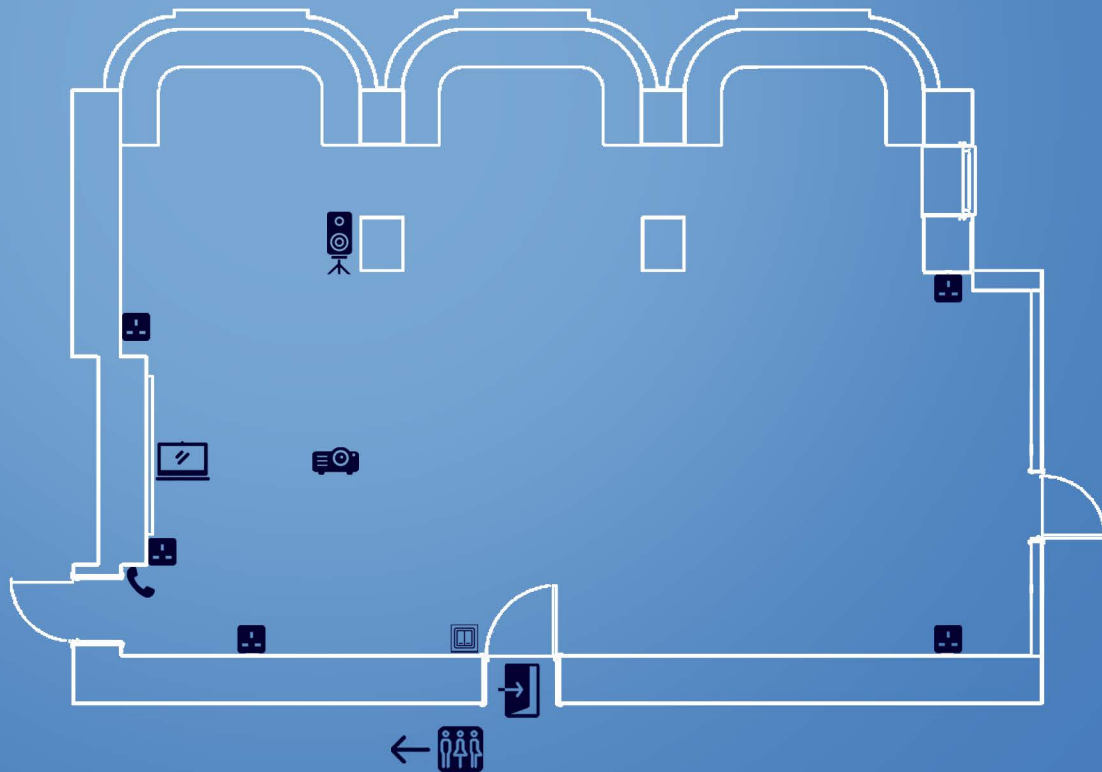

Barbara White

A charming and traditionally styled meeting room offering versatile layouts, including boardroom, classroom, theatre-style seating and a space for drinks receptions.

This space can support a portable projector, screen, and PA system, making it well-suited for presentations and a variety of professional or celebratory events.

Door leading in to Old Hall Lawn encourages delegates to take advantages of Newnham's glorious gardens.

AV equip.

-  Portable screen
-  Portable projector
-  PA system

Key

-  Entrance/Exit
-  Light switch
-  Phone
-  Socket
-  Toilets

Full room layouts (Max capacity):

Theatre style 60

Boardroom 25

Classroom 30

U-shape 26

Hollow square 30

Cabaret 30

Theatre style x60

Boardroom x25

Classroom x25

U-shape x26

Hollow square x30

Cabaret x25