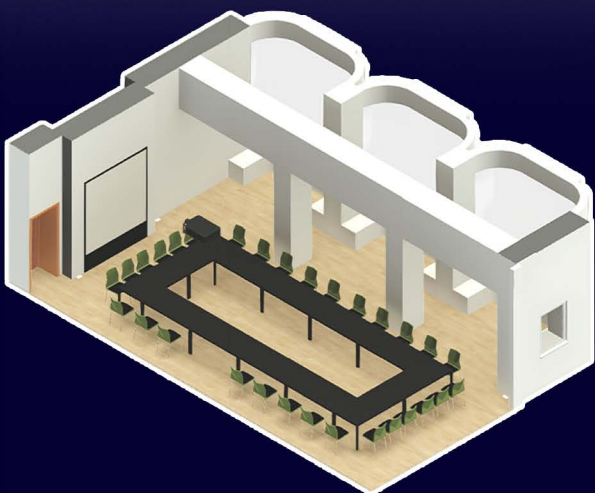

Barbara White

A charming and traditionally styled meeting room offering versatile layouts, including boardroom, classroom, theatre-style seating and a space for drinks receptions.

This space can support a portable projector, screen, and PA system, making it well-suited for presentations and a variety of professional or celebratory events.

Door leading in to Old Hall Lawn encourages delegates to take advantages of Newnham's glorious gardens.

AV equip.

-  Portable screen
-  Portable projector
-  PA system

Key

-  Entrance/Exit
-  Light switch
-  Phone
-  Socket
-  Toilets

Full room layouts (Max capacity):

Theatre style 60

Boardroom 25

Classroom 30

U-shape 26

Hollow square 30

Cabaret 30

Theatre style x60

Boardroom x25

Classroom x25

U-shape x26

Hollow square x30

Cabaret x25