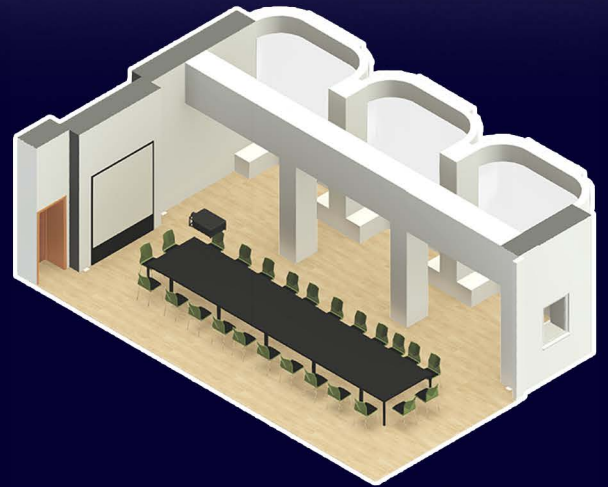

Barbara White

A charming and traditionally styled meeting room offering versatile layouts, including boardroom, classroom, theatre-style seating and a space for drinks receptions.

This space can support a portable projector, screen, and PA system, making it well-suited for presentations and a variety of professional or celebratory events.

Door leading in to Old Hall Lawn encourages delegates to take advantages of Newnham's glorious gardens.

AV equip.

-  Portable screen
-  Portable projector
-  PA system

Key

-  Entrance/Exit
-  Light switch
-  Phone
-  Socket
-  Toilets

Full room layouts (Max capacity):

Theatre style 60

Boardroom 25

Classroom 30

U-shape 26

Hollow square 30

Cabaret 30

Theatre style x60

Boardroom x25

Classroom x25

U-shape x26

Hollow square x30

Cabaret x25