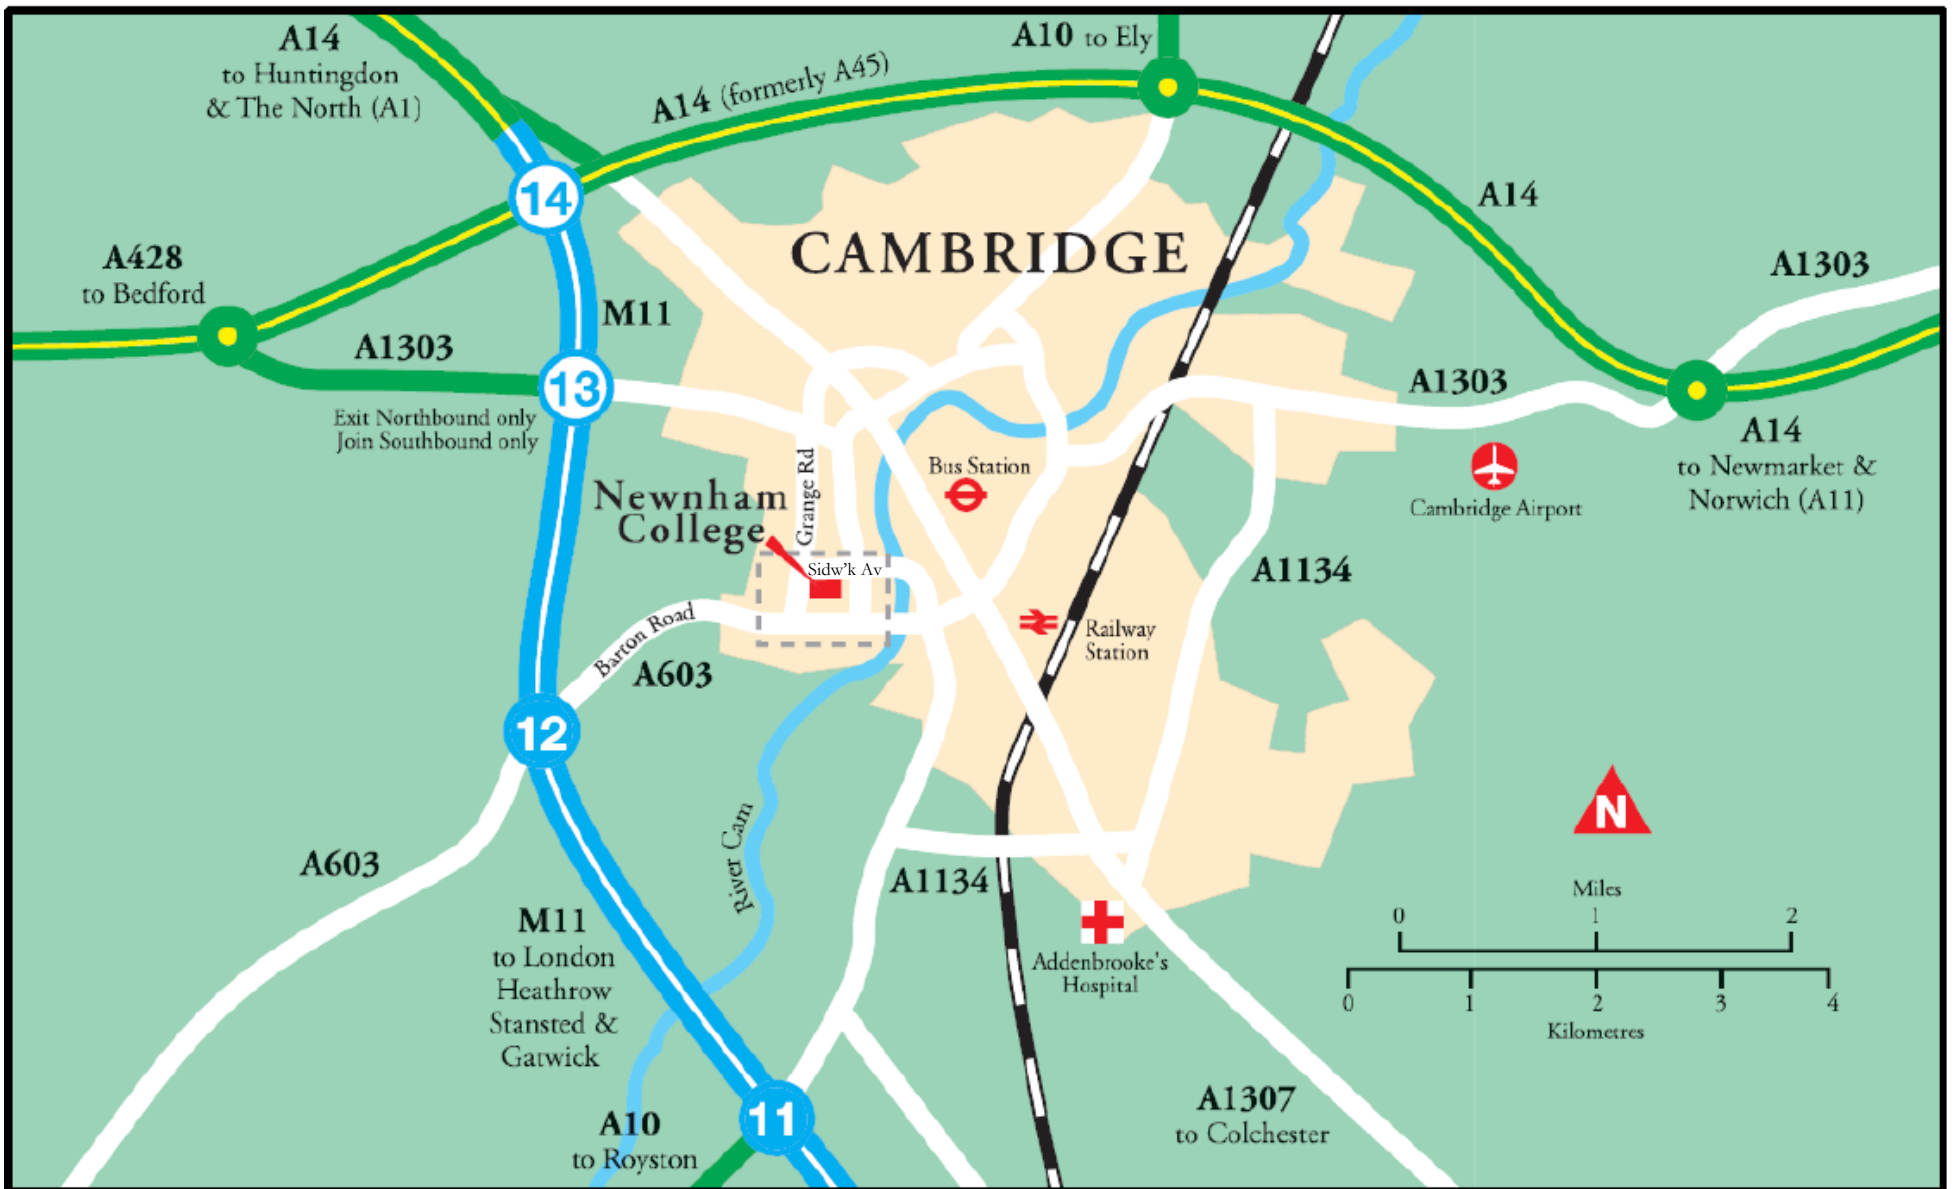

Location & Directions:

- CAR PARKS**
- A.** Rosalind Franklin Building Car Park on Sidgwick Avenue: Drop Off Area, Pre-Booked Visitor & Disabled Car Park.
 - B.** Clough Car Park on Sidgwick Avenue: Fellows only Parking.
 - C.** Peile Car Park on Grange Road: Fellows & Staff Parking.
 - D.** Sportsfield Car Park on Barton Road: Pre-Booked Visitor, Staff and Fellows Parking