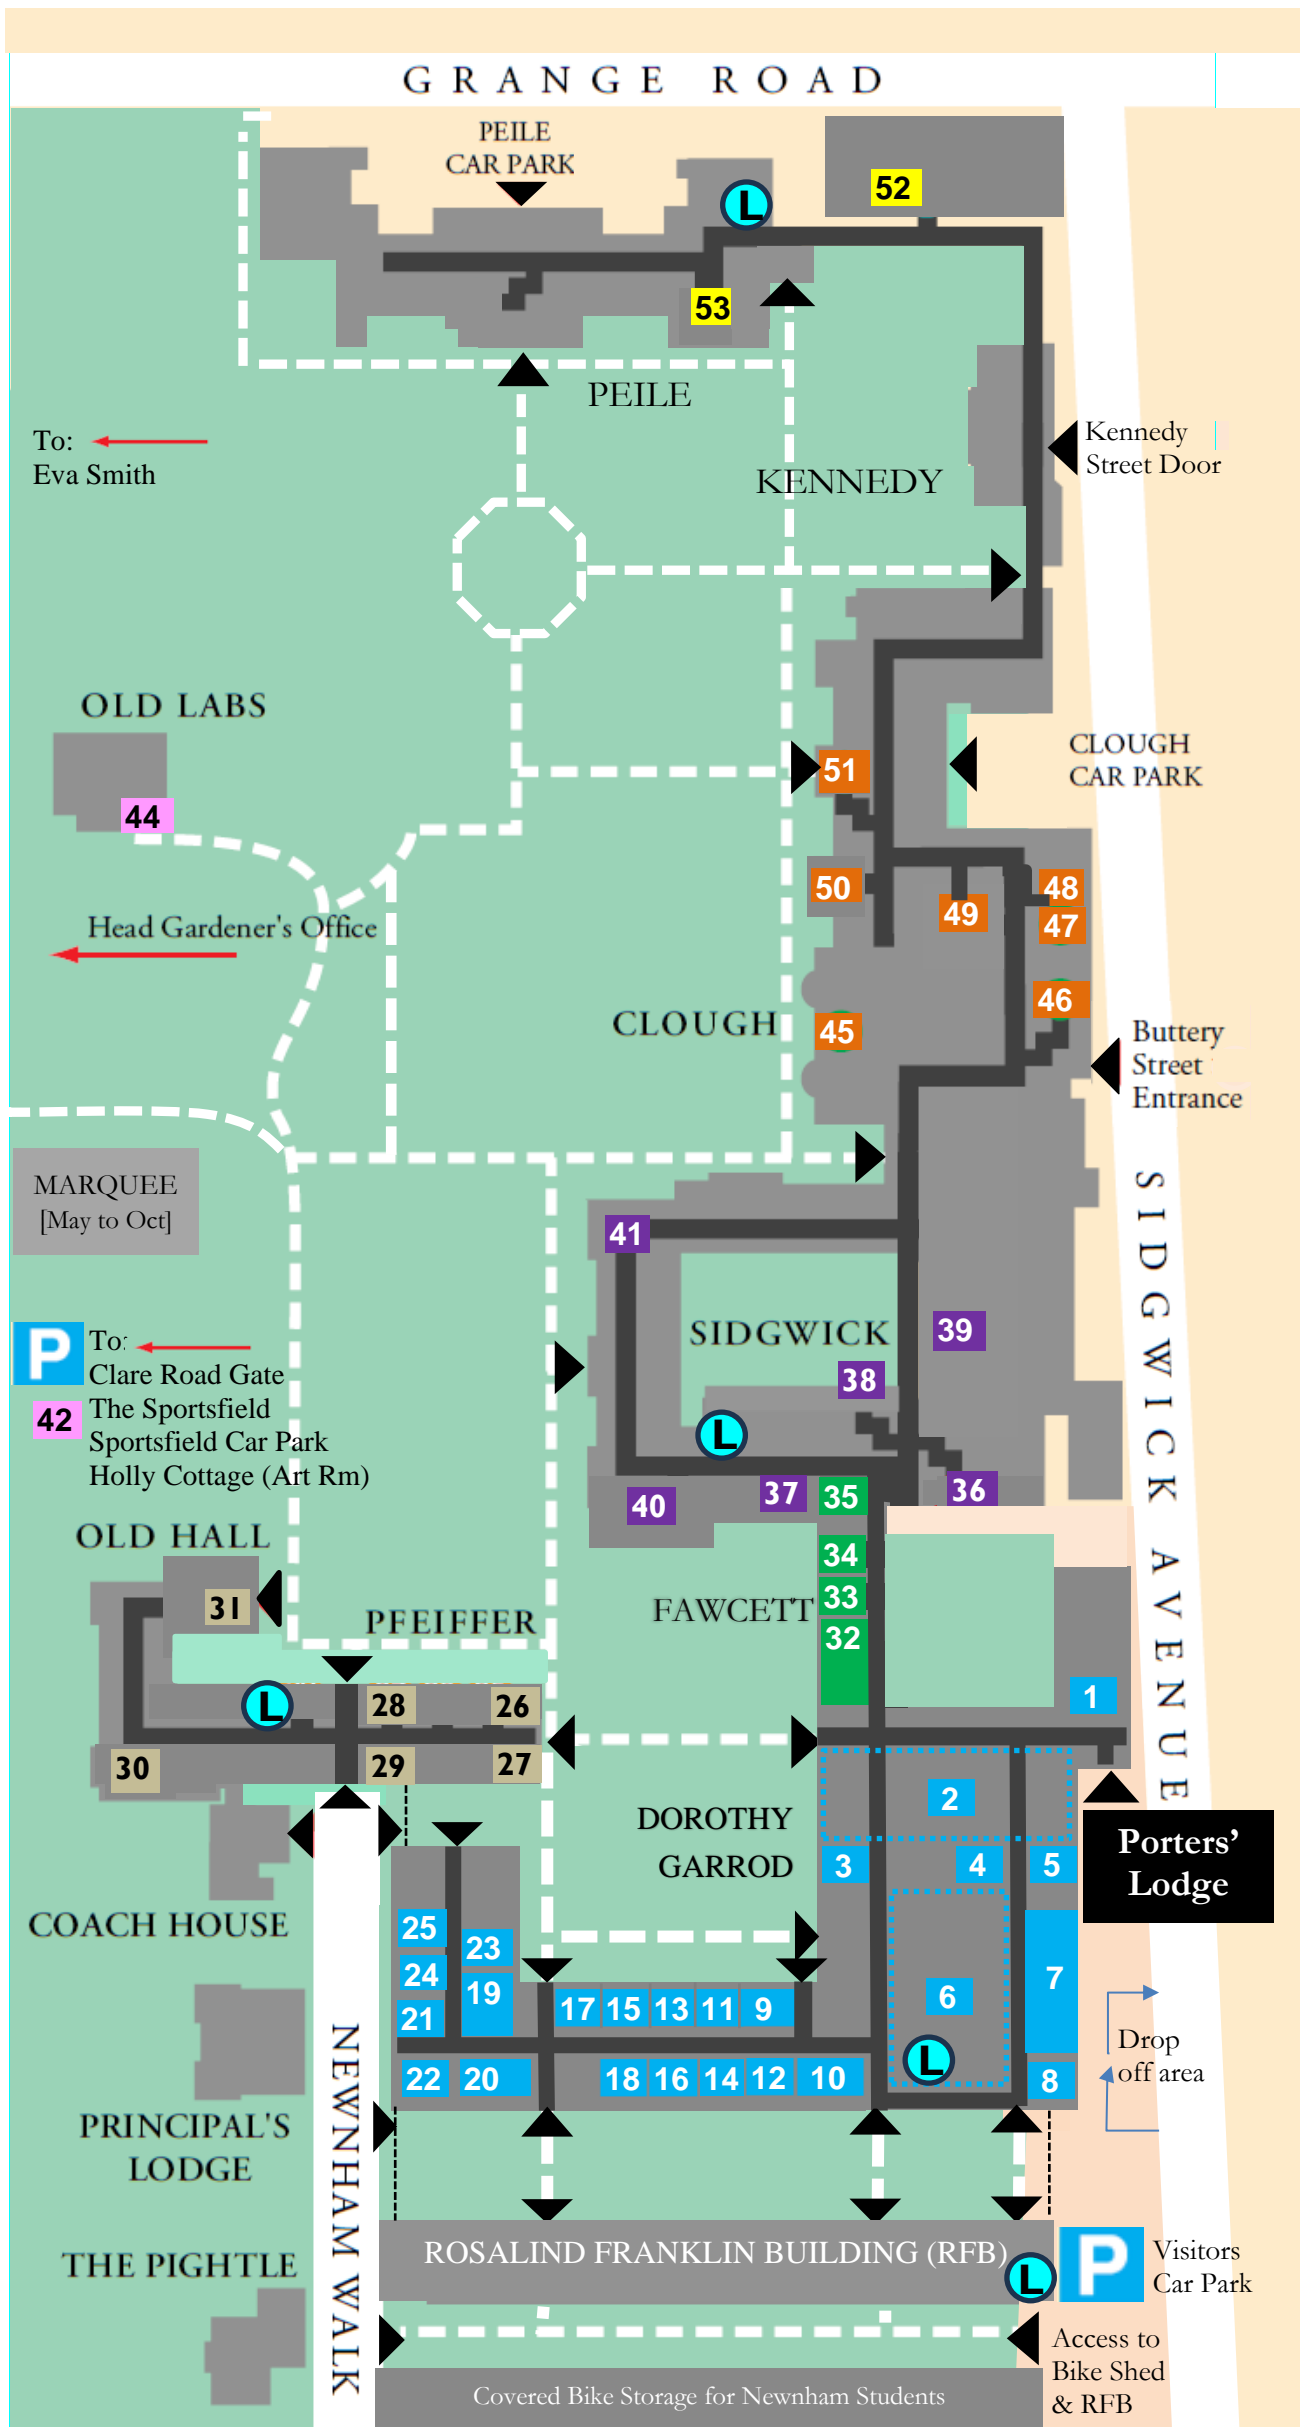

Newnham College Map

- 41** Admissions Tutor (1st flr)
- 3** Anna Bateson Room
- 42** Art Room (Holly Cottage)
- 2** Bar/Café
- 30** Barbara White Room
- 52** Buildings Manager & Workshop
- 15** Bursar
- 10** Bursary
- 46** Buttery
- 2** Café/Bar
- 47** Catering Operations Manager (1st flr)
- 48** Catering Offices (1st flr)
- 51** Clough JCR (1st flr)
- 17** College Accountant
- 29** ---
- 45** College Hall (Clough Dining Hall)
- 26** College Nurse
- 21** Communications Directors
- 32** Conference Offices
- 6** Cynthia Beerbower Room
- 20 /22** Development & Roll Offices (Grd flr)
- 23** Development Director
- 13** Domestic Bursar
- 18** Executive Assistant to the Principal
- 8** Gym (3rd flr X Staircase - Roof Level)
- 14** Information and Support Office
- 43** Head Gardener
- 11** Head of Tutorial & Academic Office
- 33** Housekeeping Manager
- 34** Housekeeping Office
- 12** HR Manager
- 14** Information and Support Office
- 19** I.T. Department
- 53** Jane Harrison Room
- 49** Kitchen (Executive Head Chef)
- 39** Library and Archives
- 35** Linen Room
- 44** Lucia Windsor Room (1st flr)
- 25** Margaret Anstee Centre (MAC)
- 5** Millicent Garrett Fawcett Room
- 31** MCR
- 44** Music Practice Rooms (Old Labs)
- 44** Old Labs
- 4** Party Room (Basement)
- 22** Pavilion Meeting Room (3rd flr Y staircase)
- 1** Porters' Lodge & Head Porter
- 38** Postgraduate Tutors Room (1st flr)
- 16** Principal
- 20/22** Roll & Development Offices (Grd flr)
- 50** SCR
- 28** Senior Tutor (1st flr)
- 37** Sidgwick Study Room (1st flr)
- 40** Sidgwick Hall & Sidgwick Alcove
- 36** Skilliter Centre (1st flr)
- 7** Supervision Rooms
- 9** Tutorial & Academic Office
- 24** Undergraduate Admissions Office
- 41** Vice-Principal (Grd flr)
- 27** Wellbeing Advisor
- Garden Paths (main routes)
- ▲** Entrances
- L** Laundries (washing machines / driers)