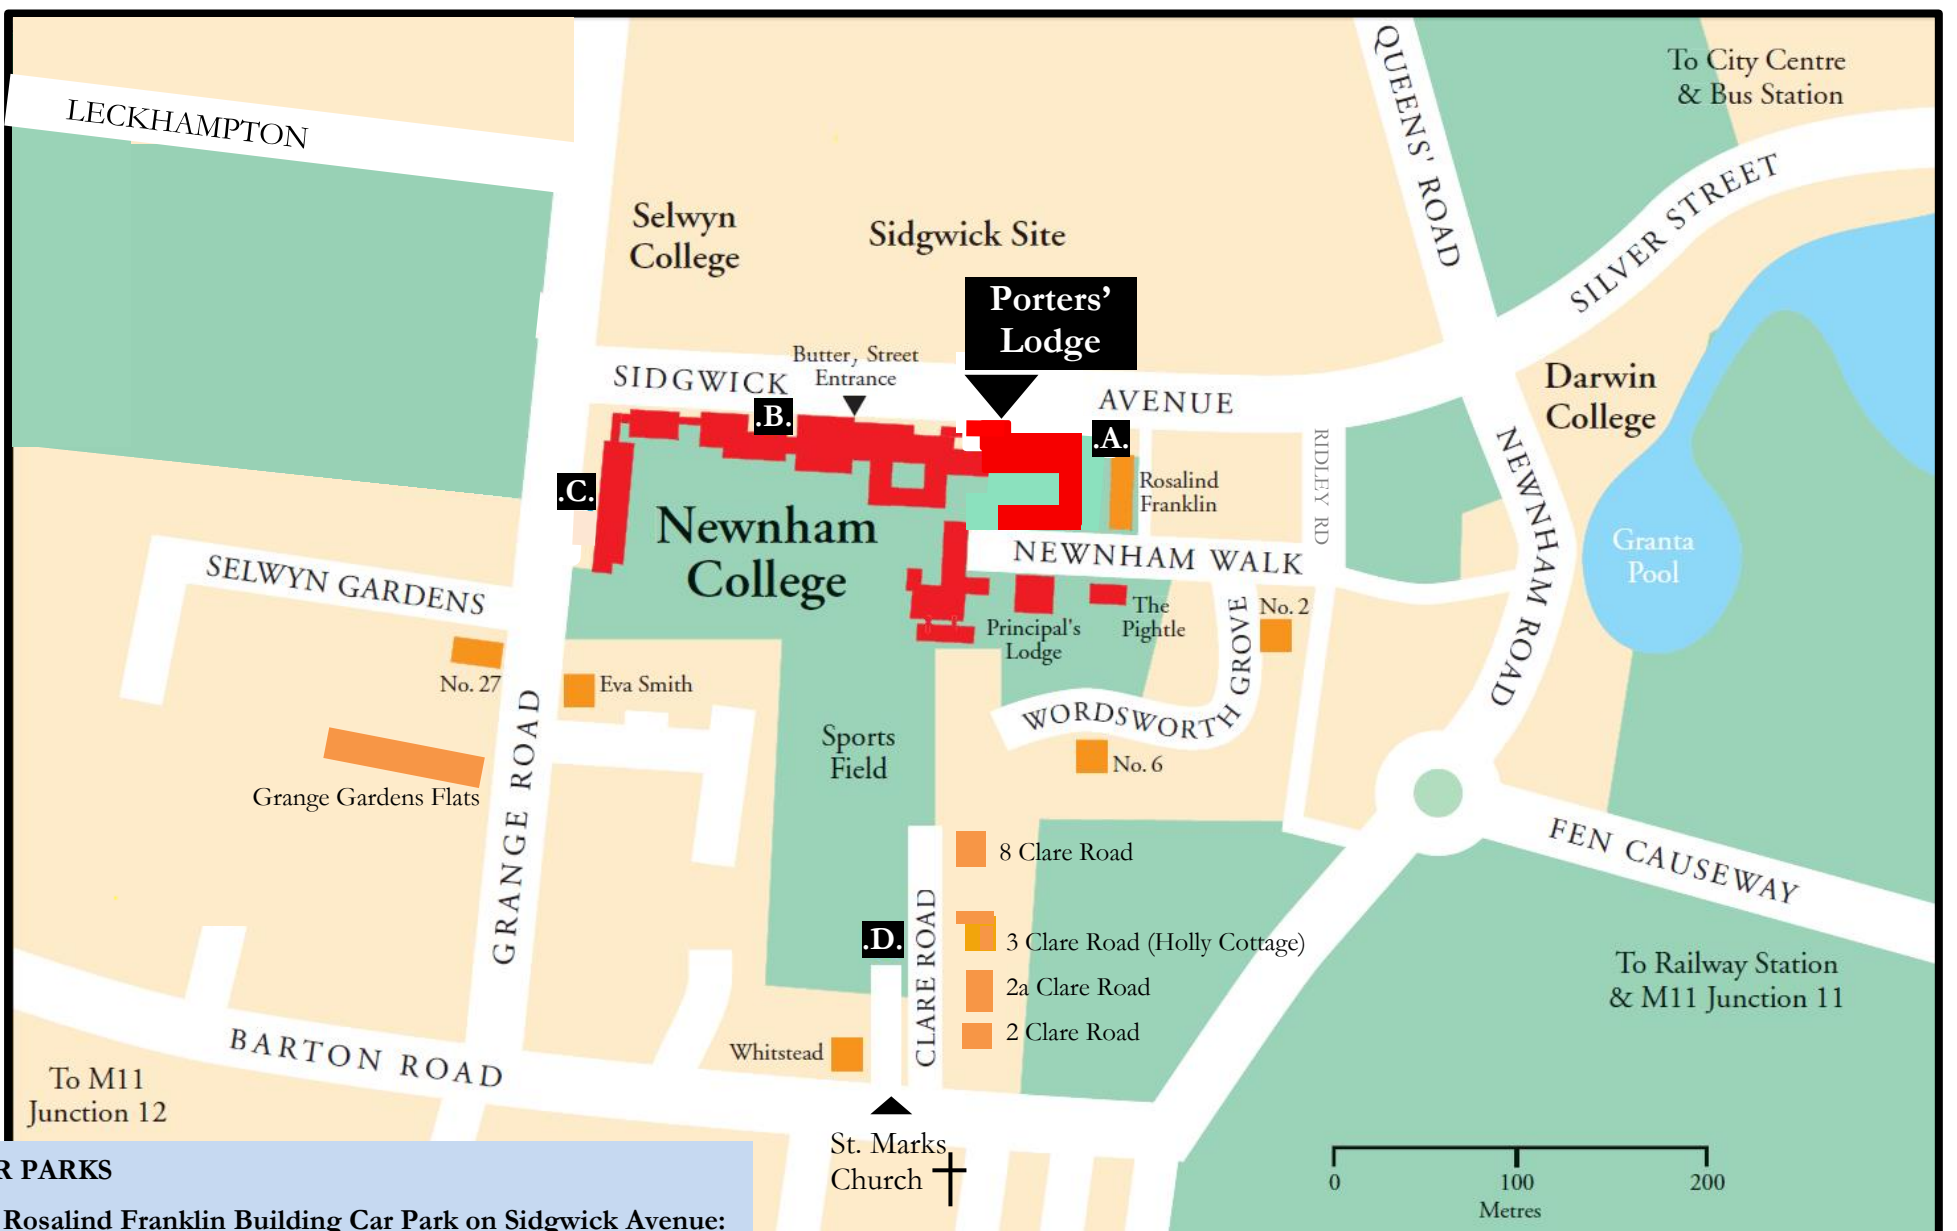

Location & Directions:

- CAR PARKS**
- A.** Rosalind Franklin Building Car Park on Sidgwick Avenue: Drop Off Area, Pre-Booked Visitor & Disabled Car Park.
 - B.** Clough Car Park on Sidgwick Avenue: Fellows only Parking.
 - C.** Peile Car Park on Grange Road: Fellows & Staff Parking.
 - D.** Sportsfield Car Park on Barton Road: Pre-Booked Visitor, Staff and Fellows Parking